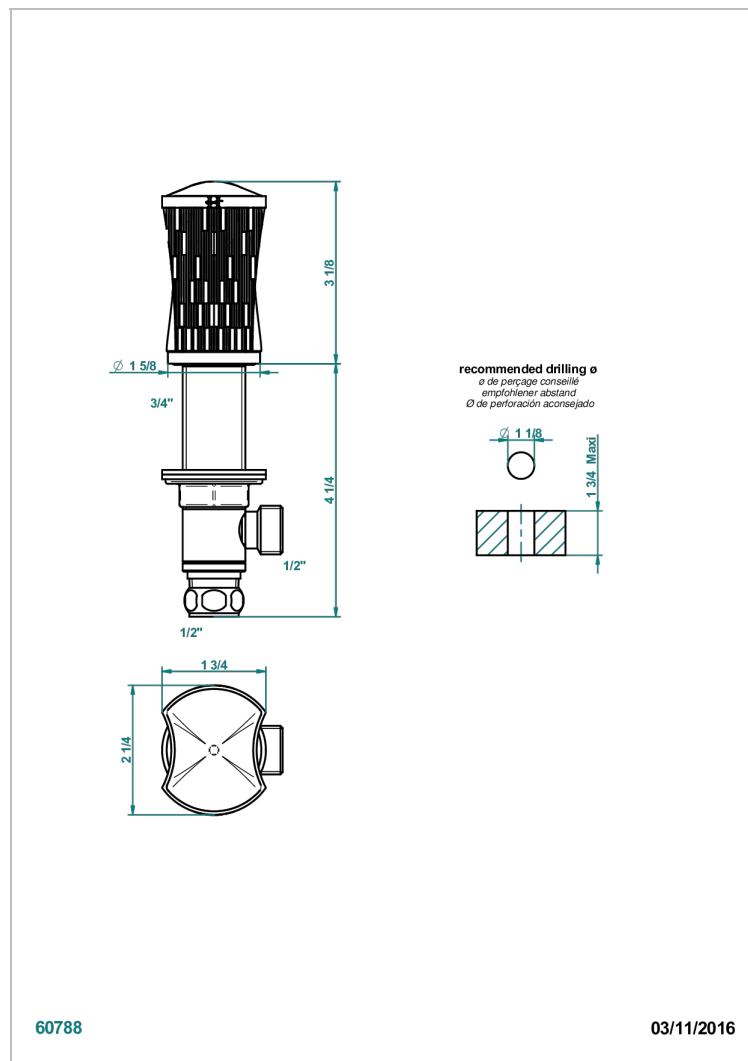

INFINI WHITE PORCELAIN WITH PLATINUM DECOR

U2E-35

Rim mounted 1/2" valve

60788

03/11/2016

CHARACTERISTIC

- Infini White Porcelain with Platinum decor
- Rim mounted 1/2" valve

AVAILABLE FINITIONS