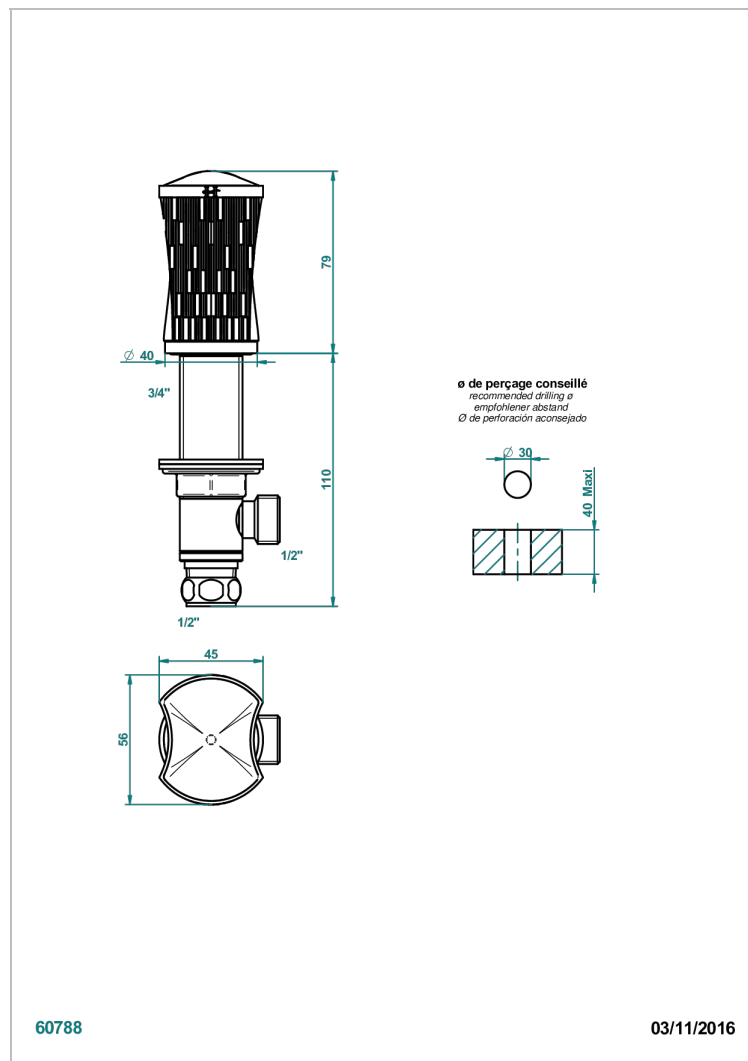

INFINI WHITE PORCELAIN WITH PLATINUM DECOR

U2E-35

Rim mounted 1/2" valve

60788

03/11/2016

CHARACTERISTIC

- Infini White Porcelain with Platinum decor
- Rim mounted 1/2" valve

AVAILABLE FINITIONS

Umber PVD - H66
Varnished matt antique red copper (color finish) - H07