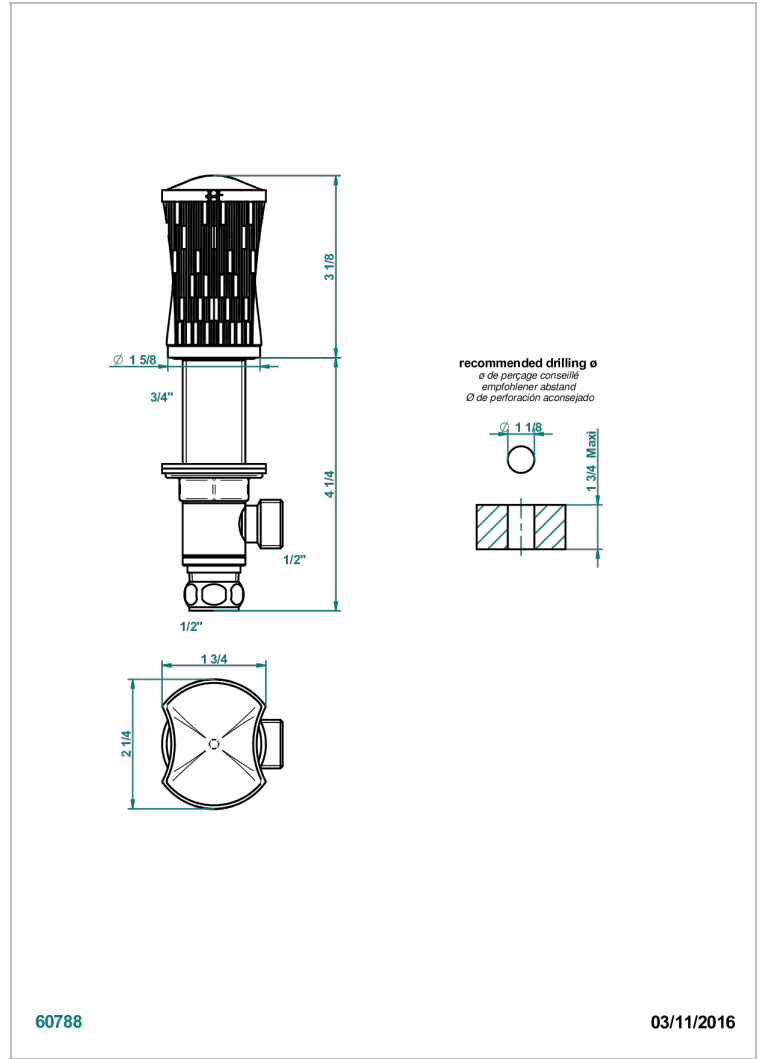

INFINI WHITE PORCELAIN WITH PLATINUM DECOR

U2E-35

1/2"台式阀

特色

- Infini White Porcelain with Platinum decor
- 1/2"台式阀

可选饰面

Black ceram - D30
 Blush PVD - H62
 Graphite PVD - H64
 Matt Umber PVD - H67
 Matt blush PVD - H60
 Matt graphite PVD - H65