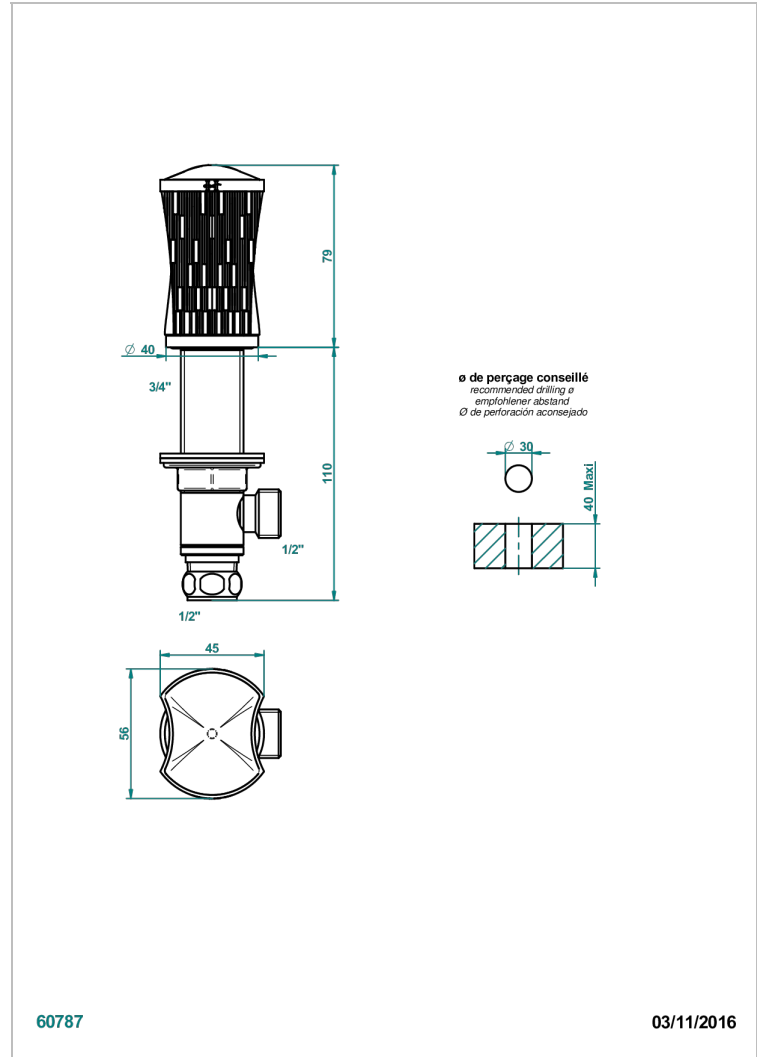

INFINI WHITE PORCELAIN

U2D-35

Rim mounted 1/2" valve

60787

03/11/2016

CHARACTERISTIC

- Infini White Porcelain
- Rim mounted 1/2" valve

AVAILABLE FINITIONS