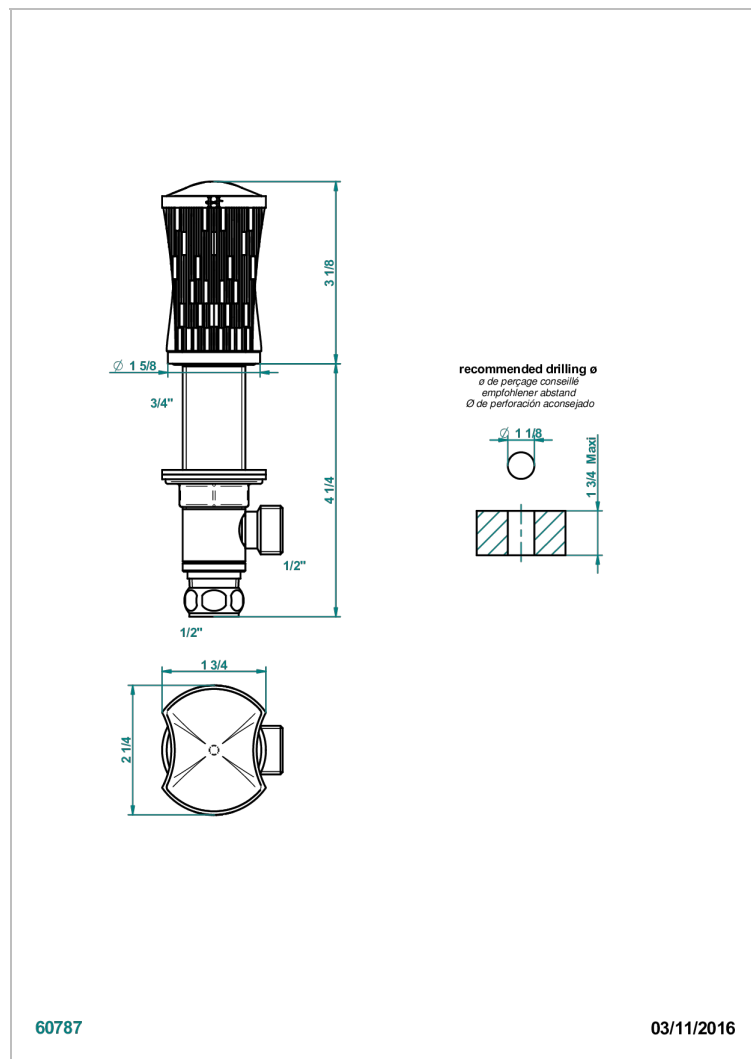

INFINI WHITE PORCELAIN

U2D-35

Rim mounted 1/2" valve

THG[®]
PARIS

CHARACTERISTIC

- Infini White Porcelain
- Rim mounted 1/2" valve

AVAILABLE FINITIONS

Antique nickel - H28
Black ceram - D30
Blush PVD - H62
Brass color PVD - H49
Brown bronze color PVD - F33
Gold color PVD - H52

Nickel color PVD - H55
Polished chrome (color finish) - A02
Polished gold (color finish) - F01
Polished nickel - B01
Soft gold - F30
Soft matt gold - F31

Umber PVD - H66
Varnished matt antique red copper
(color finish) - H07