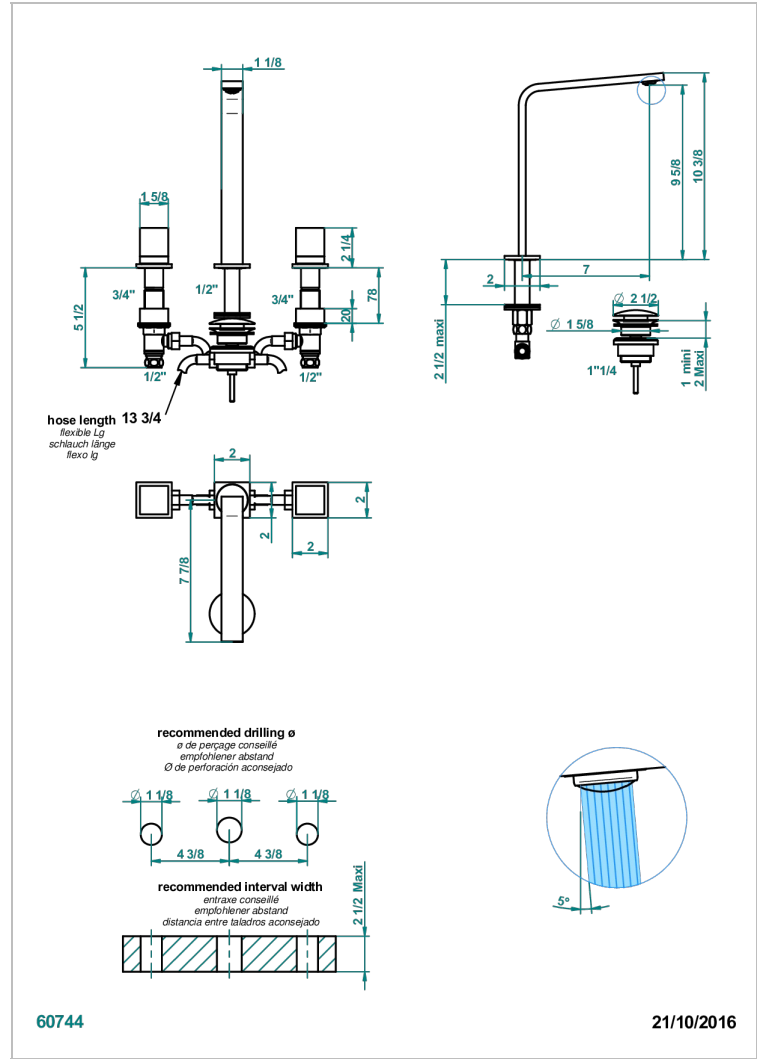

SOHO 2023

G7K-151/W

Rim mounted 3-hole basin mixer with waste - WRAS approved

CHARACTERISTIC

- WRAS : 240402020

STANDARDS

AVAILABLE FINITIONS

Blush PVD - H62
Brass color PVD - H49
Brown bronze color PVD - F33
Gold color PVD - H52
Graphite PVD - H64
Matt Umber PVD - H67