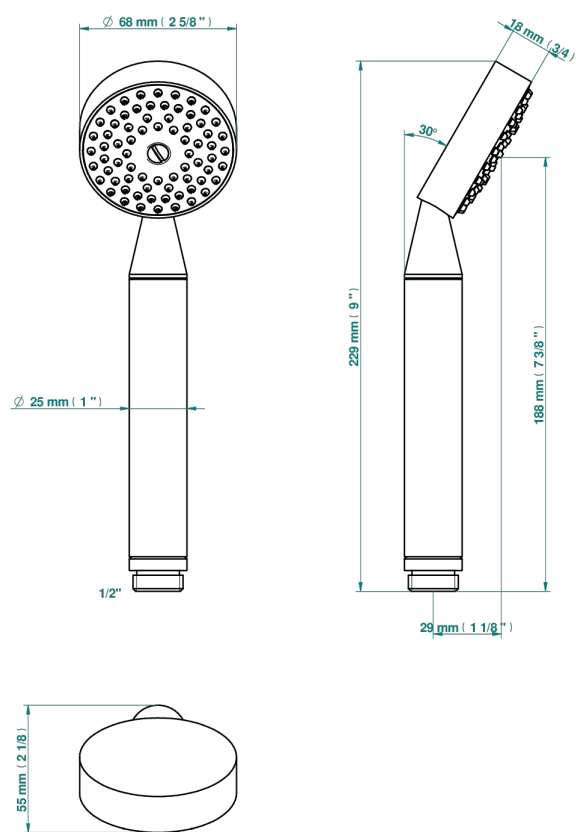

CORVAIR FIOR DI BOSCO WITH LEVER

U8L-66

Stylised handshower 1/2", straight

THG[®]
PARIS

60705

18/02/2020

CHARACTERISTIC

- ACS : 20ACCLY557

STANDARDS

AVAILABLE FINITIONS

Black ceram - D30
Blush PVD - H62
Brass color PVD - H49
Brown bronze color PVD - F33
Gold color PVD - H52
Graphite PVD - H64

Lacquered light bronze - D01
Matt Umber PVD - H67
Matt blush PVD - H60
Matt brass color PVD - H50
Matt brown bronze color PVD - F34
Matt chrome - C02