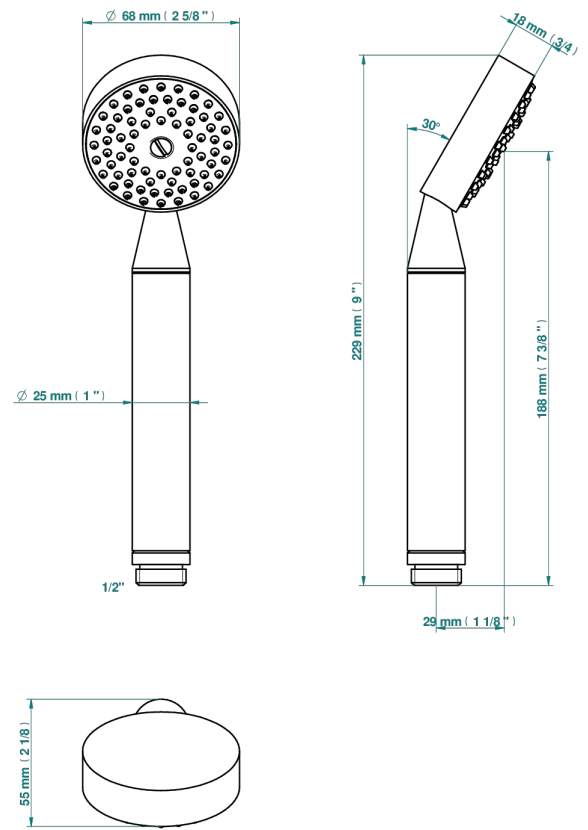

CORVAIR PORTORO WITH LEVER

U8J-66

Stylised handshower 1/2", straight

THG[®]
PARIS

60705

18/02/2020

CHARACTERISTIC

- ACS : 20ACCLY557

STANDARDS

AVAILABLE FINITIONS

Black ceram - D30
Blush PVD - H62
Brass color PVD - H49
Brown bronze color PVD - F33
Gold color PVD - H52
Graphite PVD - H64

Lacquered light bronze - D01
Matt Umber PVD - H67
Matt blush PVD - H60
Matt brass color PVD - H50
Matt brown bronze color PVD - F34
Matt chrome - C02