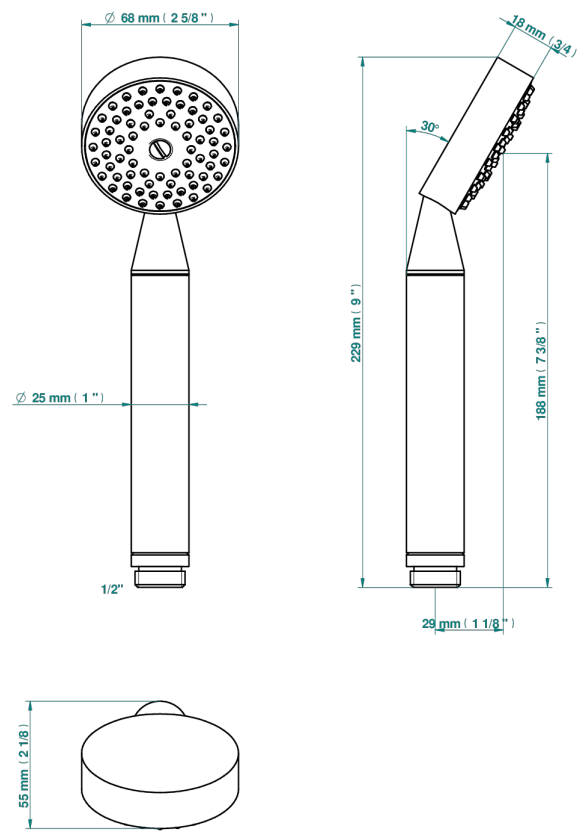

# CORVAIR HOWLITE WITH LEVER

U8G-66

Stylised handshower 1/2", straight

60705

18/02/2020

## CHARACTERISTIC

- ACS : 20ACCLY557