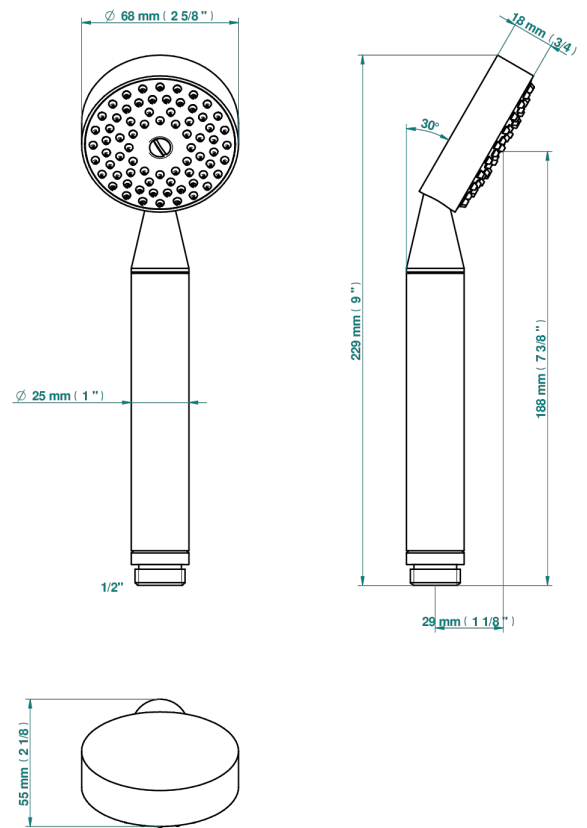

CORVAIR WITH LEVER

U8E-66

Stylised handshower 1/2", straight

60705

18/02/2020

CHARACTERISTIC

- ACS : 20ACCLY557

STANDARDS