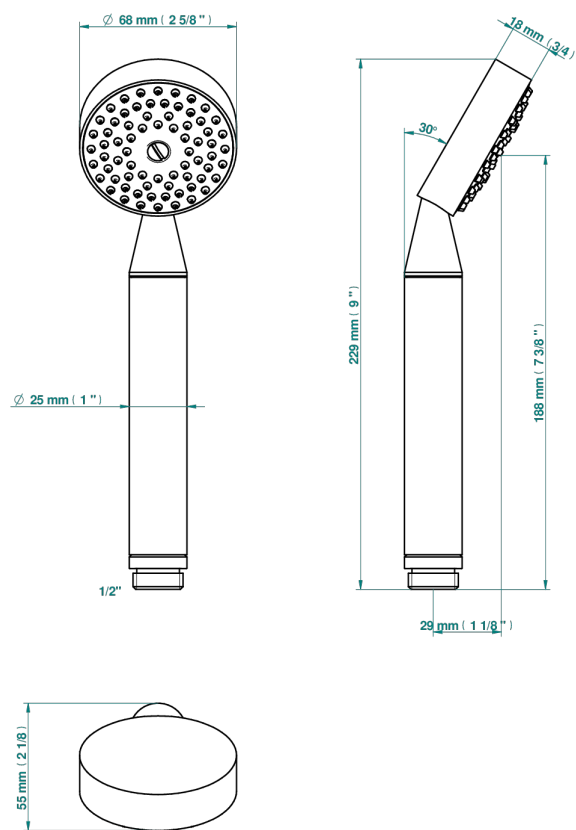

# PETALE DE CRISTAL - CLEAR CRYSTAL FINE GOLD THREAD

U6E-66

Stylised handshower 1/2", straight

60705

18/02/2020

## CHARACTERISTIC

- ACS : 20ACCLY557