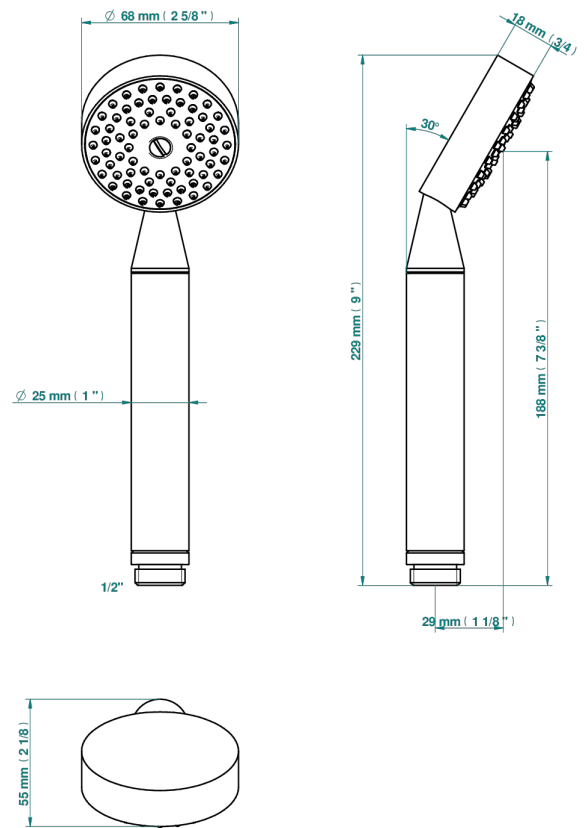

# NIHAL GREEN PORCELAIN

U2R-66

Stylised handshower 1/2", straight

60705

18/02/2020

## CHARACTERISTIC

- ACS : 20ACCLY557