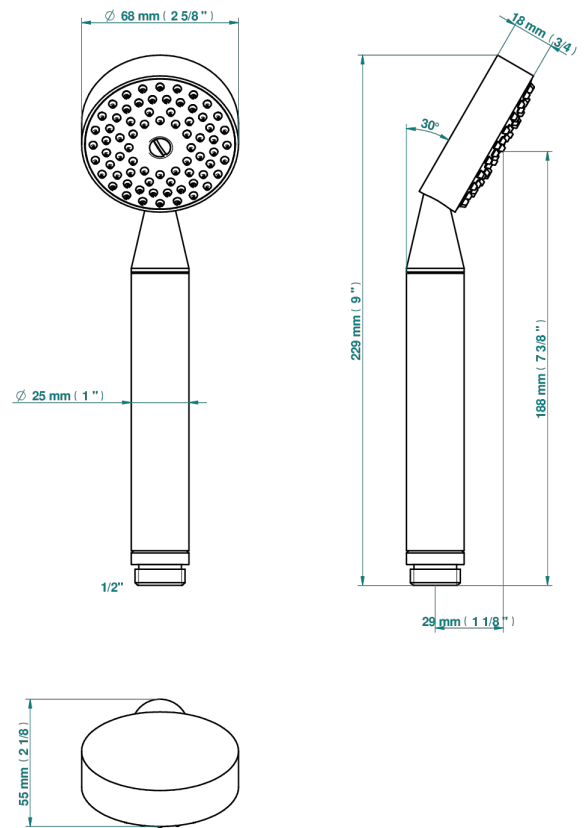

NIHAL GREEN PORCELAIN

U2R-66

Stylised handshower 1/2", straight

60705

18/02/2020

CHARACTERISTIC

- ACS : 20ACCLY557

STANDARDS