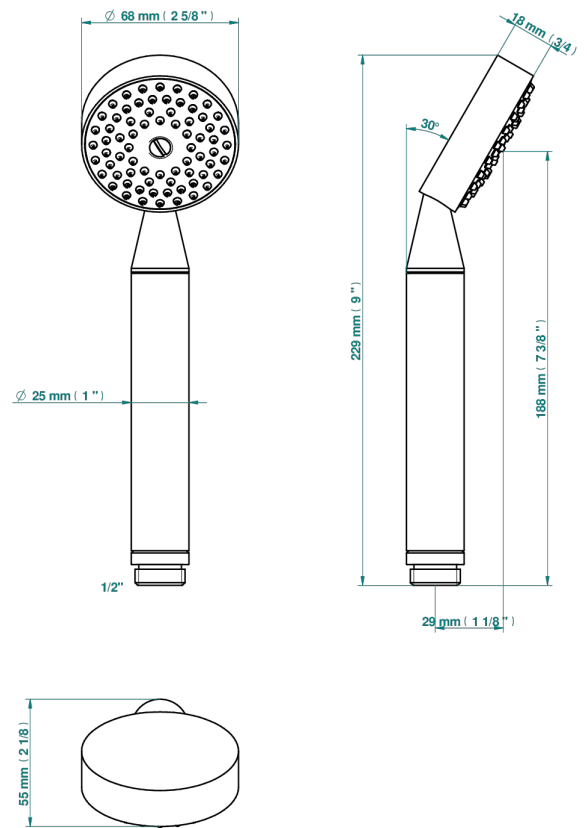

# NIHAL BLACK PORCELAIN

U2P-66

Stylised handshower 1/2", straight

60705

18/02/2020

## CHARACTERISTIC

- ACS : 20ACCLY557