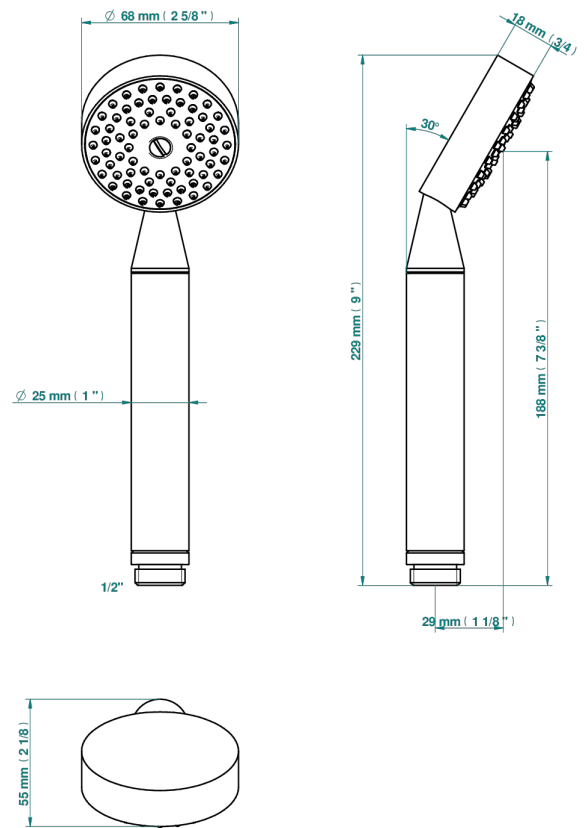

NIHAL BLACK PORCELAIN

U2P-66

Stylised handshower 1/2", straight

60705

18/02/2020

CHARACTERISTIC

- ACS : 20ACCLY557

STANDARDS