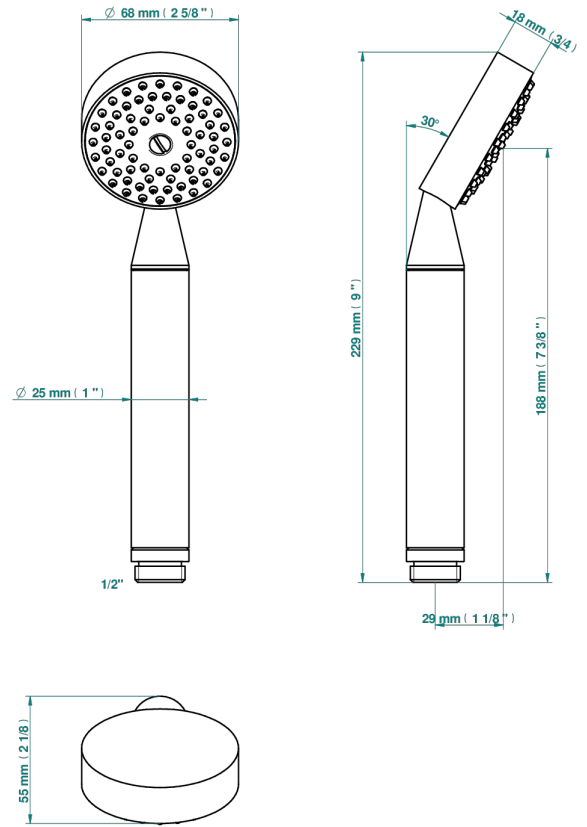

NIHAL IVORY PORCELAIN

U2N-66

Stylised handshower 1/2", straight

60705

18/02/2020

CHARACTERISTIC

- ACS : 20ACCLY557

STANDARDS