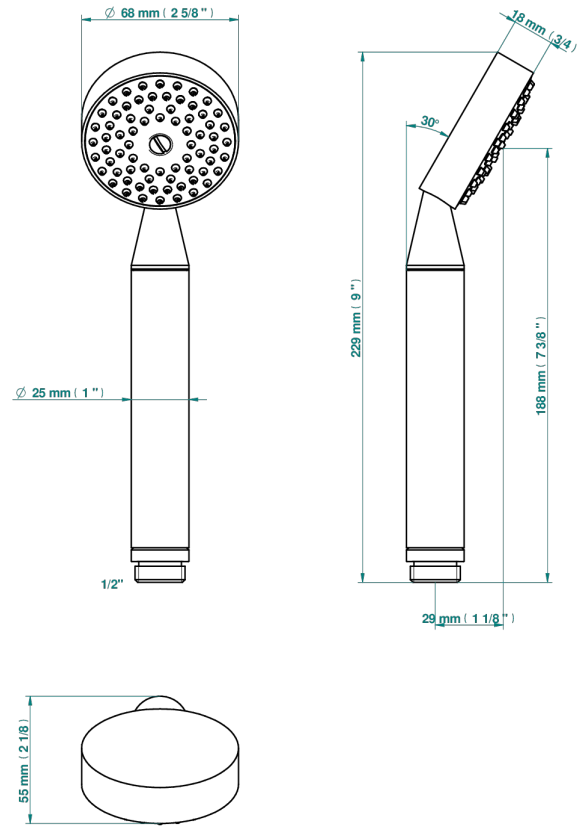

# NIHAL BLUE PORCELAIN

U2L-66

Stylised handshower 1/2", straight

60705

18/02/2020

## CHARACTERISTIC

- ACS : 20ACCLY557