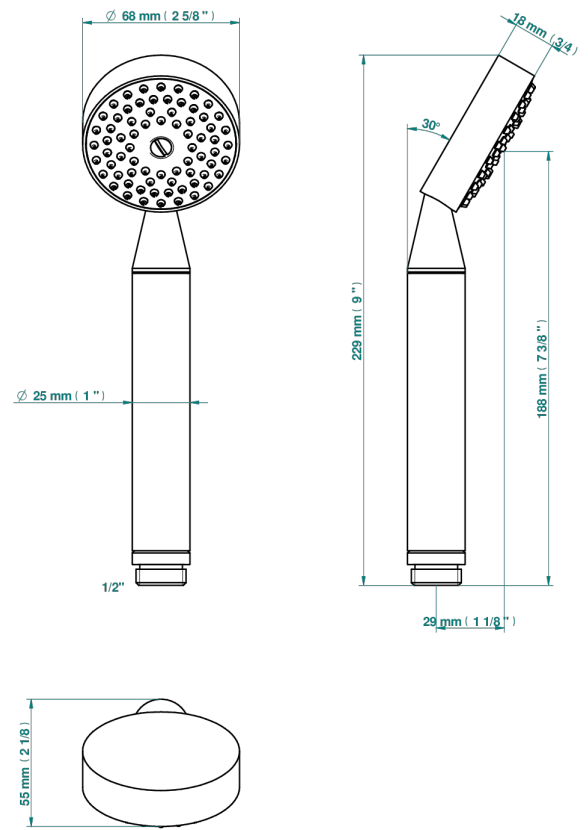

LES ONDES WITH LEVER

G8B-66

Stylised handshower 1/2", straight

60705

18/02/2020

CHARACTERISTIC

- ACS : 20ACCLY557

STANDARDS