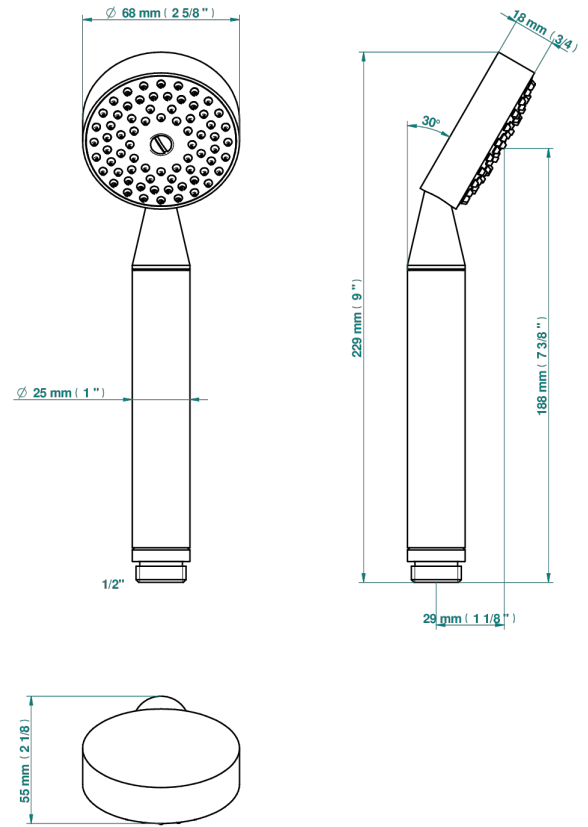

SPIRIT WITH LEVER

G58-66

Stylised handshower 1/2", straight

THG[®]
PARIS

CHARACTERISTIC

- ACS : 20ACCLY557

STANDARDS

AVAILABLE FINITIONS