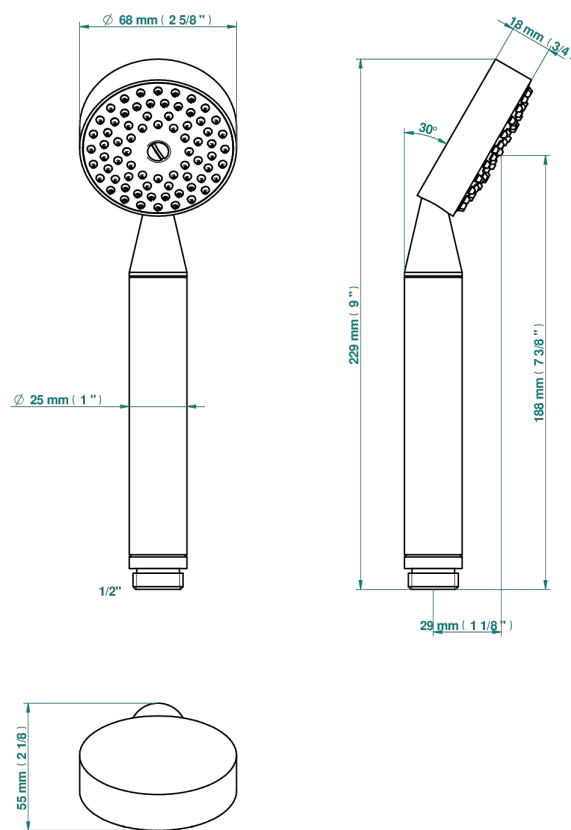

# FAUBOURG METAL WITH LEVER

G2U-66

Stylised handshower 1/2", straight

60705

18/02/2020

## CHARACTERISTIC

- ACS : 20ACCLY557