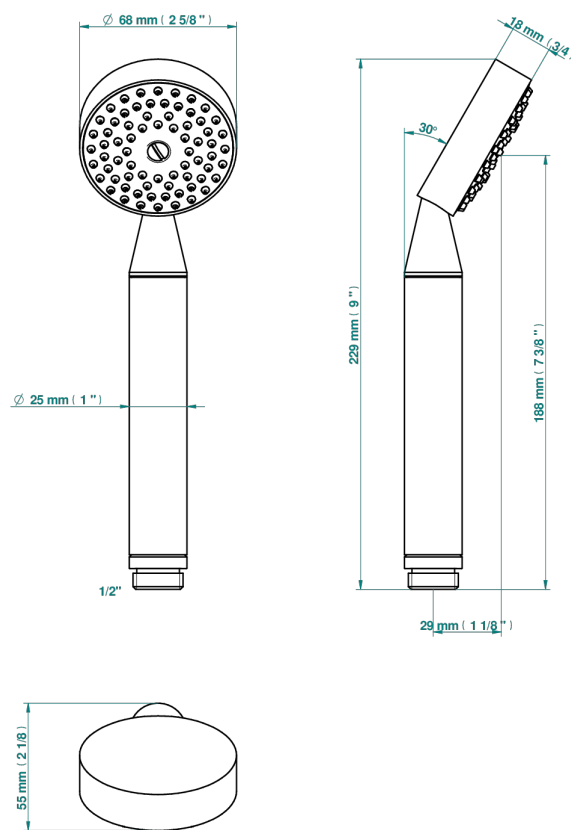

FAUBOURG METAL WITH LEVER

G2U-66

Stylised handshower 1/2", straight

60705

18/02/2020

CHARACTERISTIC

- ACS : 20ACCLY557

STANDARDS