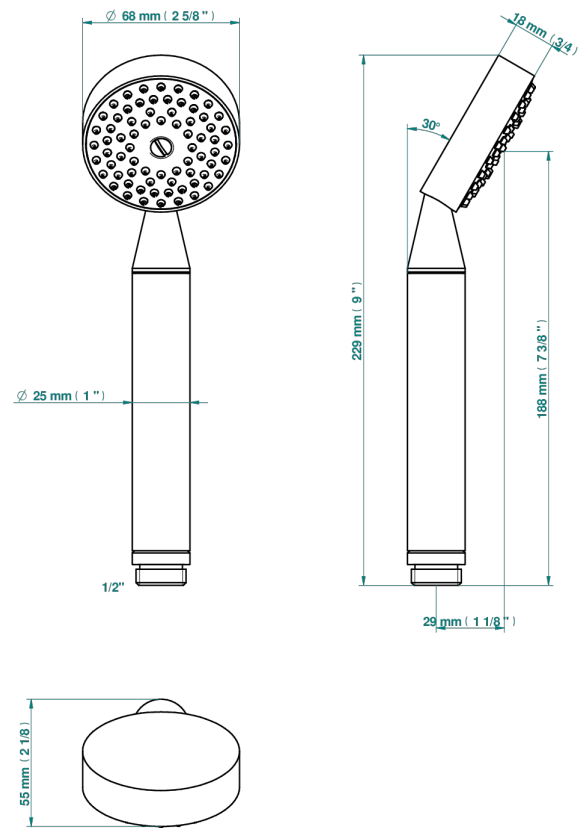

FRIVOLE WITH LEVER

G2S-66

Stylised handshower 1/2", straight

60705

18/02/2020

CHARACTERISTIC

- ACS : 20ACCLY557

STANDARDS