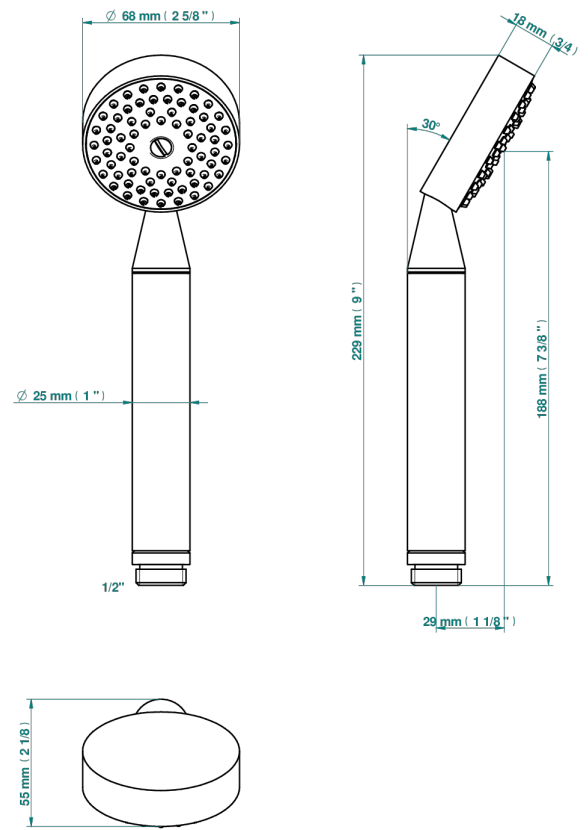

FRIVOLE WITH LEVER

G2S-66

Stylised handshower 1/2", straight

60705

18/02/2020

CHARACTERISTIC

- ACS : 20ACCLY557

STANDARDS