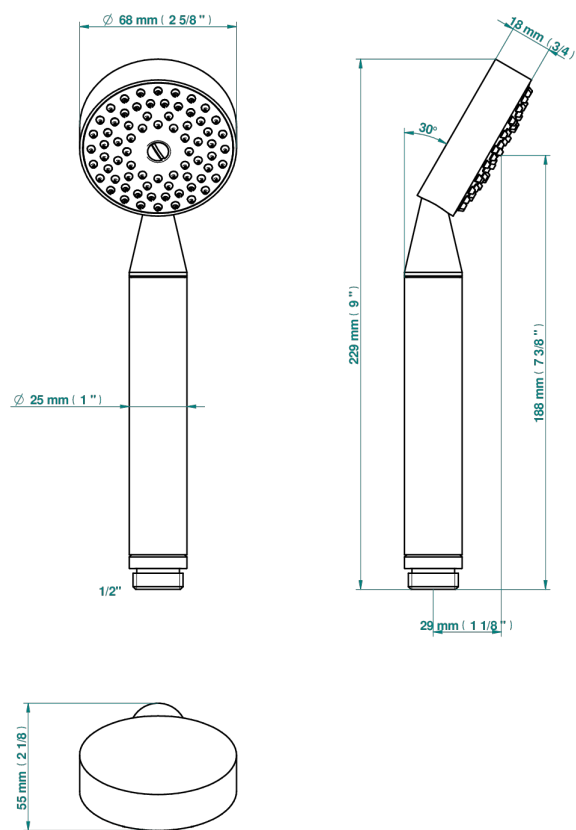

FAUBOURG BLACK PORCELAIN WITH LEVER

G2M-66

Stylised handshower 1/2", straight

60705

18/02/2020

CHARACTERISTIC

- ACS : 20ACCLY557

STANDARDS