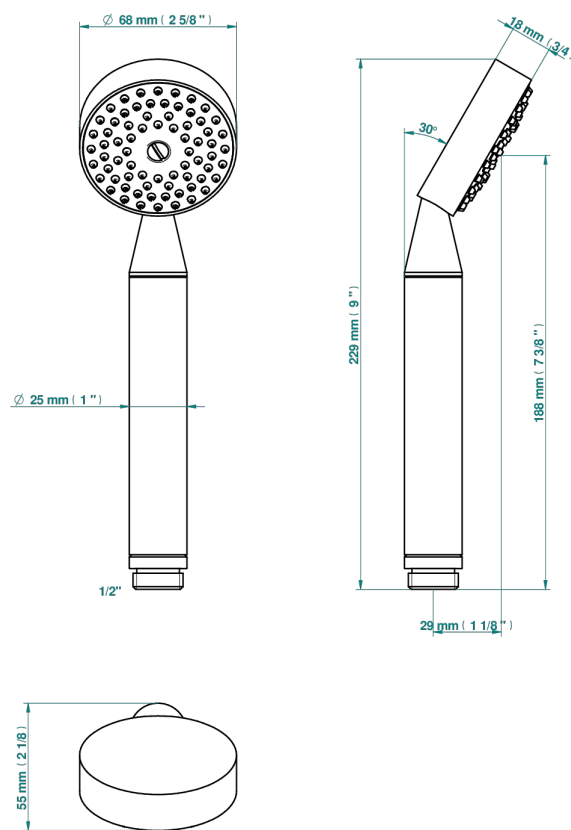

FAUBOURG BLACK PORCELAIN WITH LEVER

G2M-66

Stylised handshower 1/2", straight

60705

18/02/2020

CHARACTERISTIC

- ACS : 20ACCLY557

STANDARDS