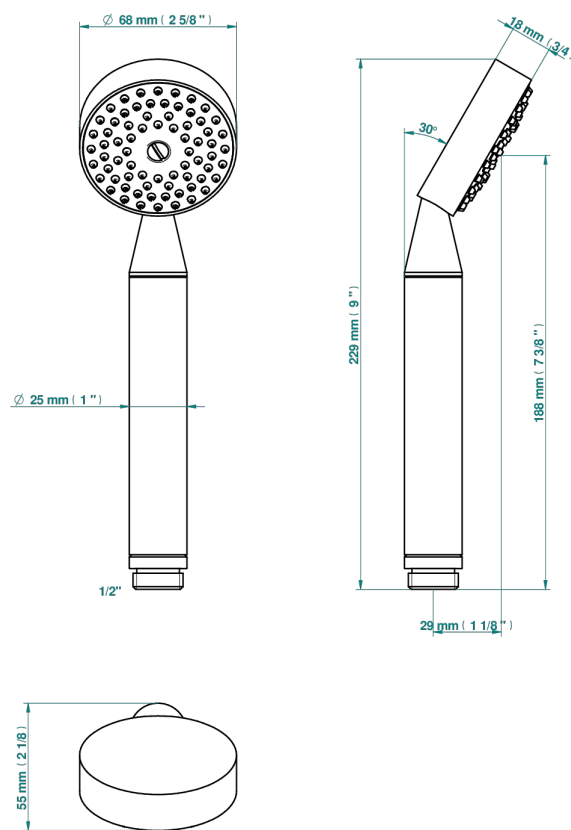

FAUBOURG WHITE PORCELAIN WITH LEVER

G2J-66

Stylised handshower 1/2", straight

60705

18/02/2020

CHARACTERISTIC

- ACS : 20ACCLY557

STANDARDS