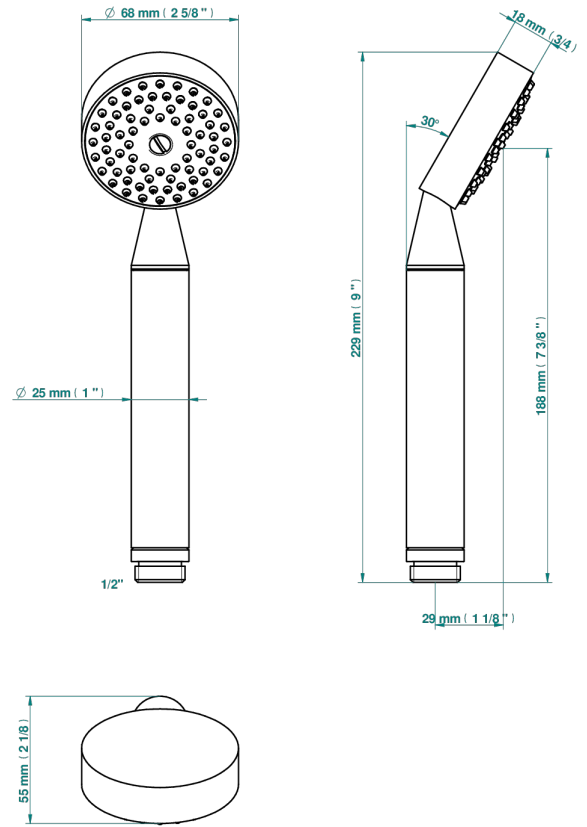

LE 9 HOWLITE

G2H-66

Stylised handshower 1/2", straight

60705

18/02/2020

CHARACTERISTIC

- ACS : 20ACCLY557

STANDARDS