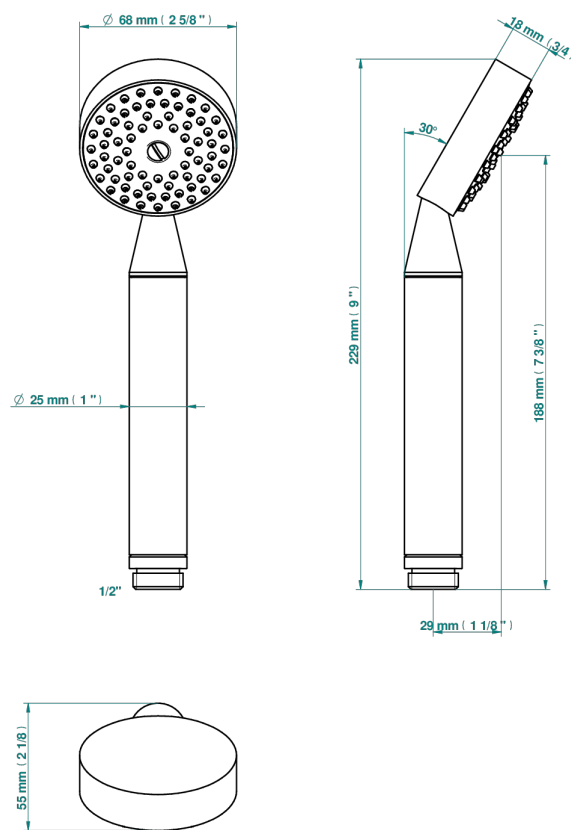

# PROFIL BLACK ONYX WITH LEVER

A6P-66

Stylised handshower 1/2", straight

60705

18/02/2020

## CHARACTERISTIC

- ACS : 20ACCLY557