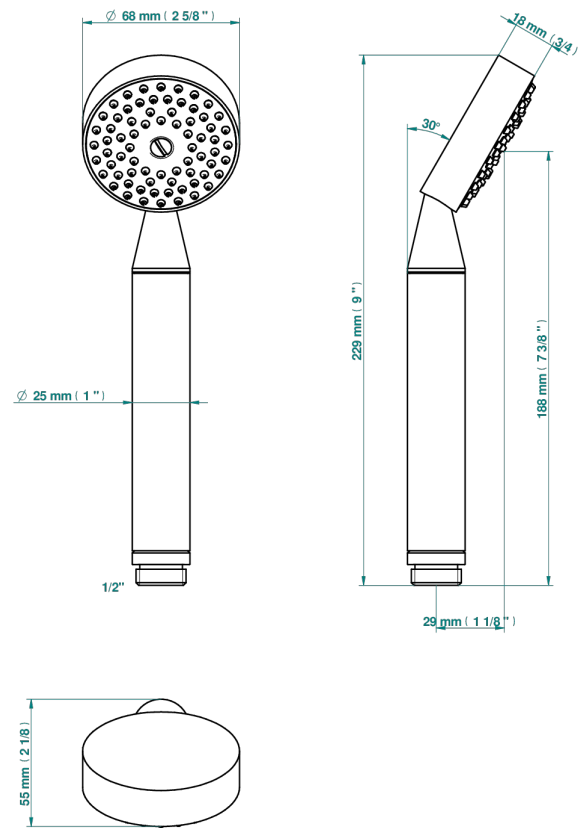

PROFIL BLACK ONYX

A6N-66

Stylised handshower 1/2", straight

60705

18/02/2020

CHARACTERISTIC

- ACS : 20ACCLY557

STANDARDS