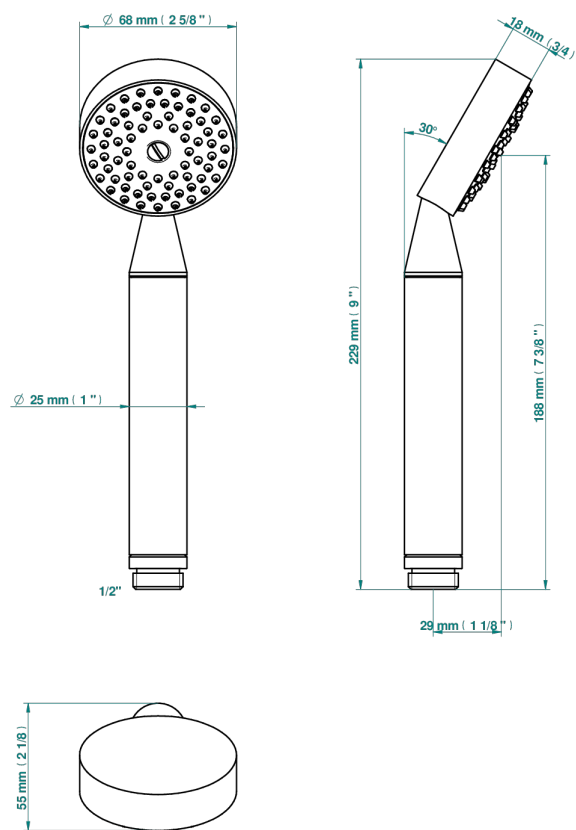

HIRONDELLES GOLD STAMPED

A4L-66

Stylised handshower 1/2", straight

60705

18/02/2020

CHARACTERISTIC

- ACS : 20ACCLY557

STANDARDS

Umber PVD - H66
Varnished matt antique red copper (color finish) - H07