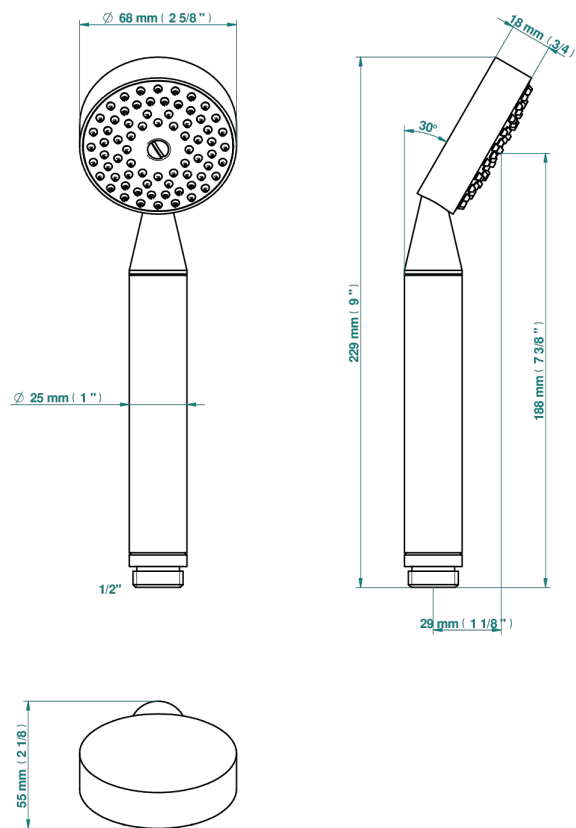

HIRONDELLES GOLD STAMPED

A4L-66

Stylised handshower 1/2", straight

60705

18/02/2020

CHARACTERISTIC

- ACS : 20ACCLY557

STANDARDS

Umber PVD - H66
Varnished matt antique red copper (color finish) - H07