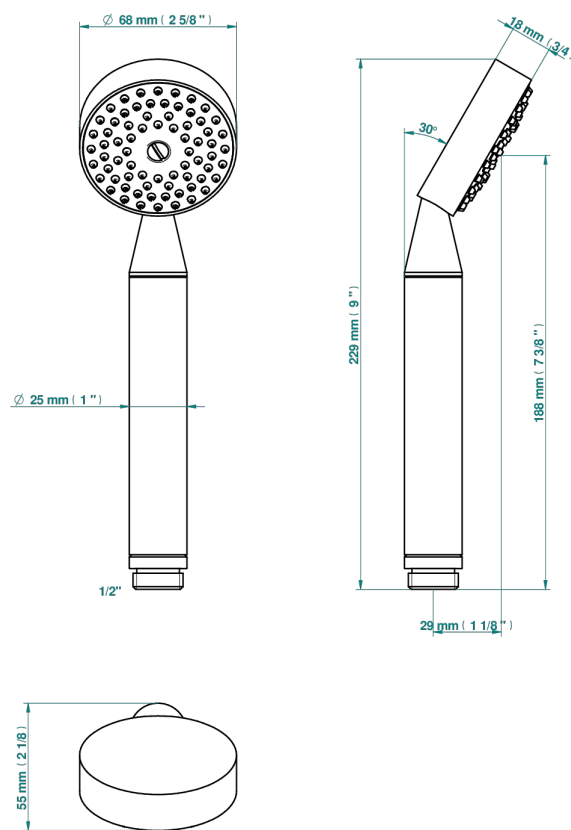

HIRONDELLES PLATINUM STAMPED

A4K-66

Stylised handshower 1/2", straight

60705

18/02/2020

CHARACTERISTIC

- ACS : 20ACCLY557

STANDARDS

Umber PVD - H66
Varnished matt antique red copper
(color finish) - H07