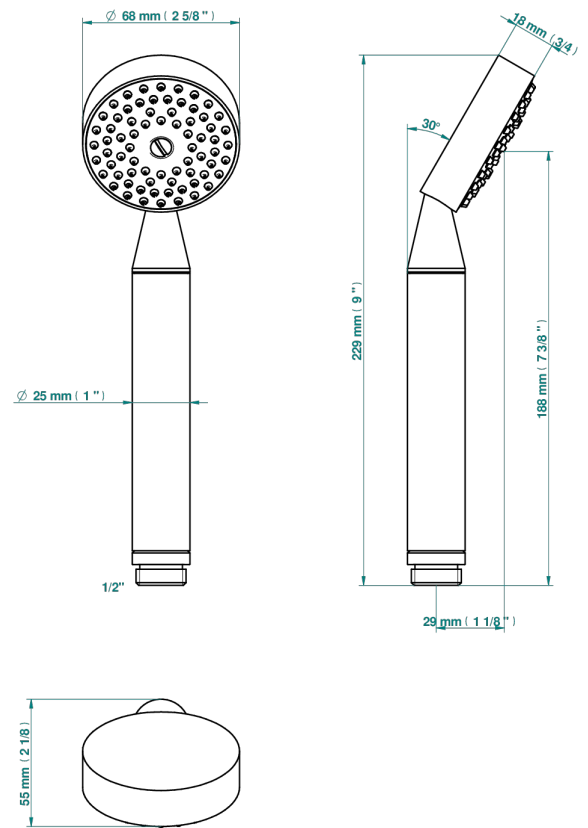

BAMBOU CLEAR CRYSTAL

A35-66

Stylised handshower 1/2", straight

THG[®]
PARIS

60705

18/02/2020

CHARACTERISTIC

- ACS : 20ACCLY557

STANDARDS

AVAILABLE FINITIONS

Antique nickel - H28
Black ceram - D30
Blush PVD - H62
Brass color PVD - H49
Brown bronze color PVD - F33
Gold color PVD - H52

Graphite PVD - H64
Lacquered light bronze - D01
Matt Umber PVD - H67
Matt blush PVD - H60
Matt brass color PVD - H50
Matt brown bronze color PVD - F34