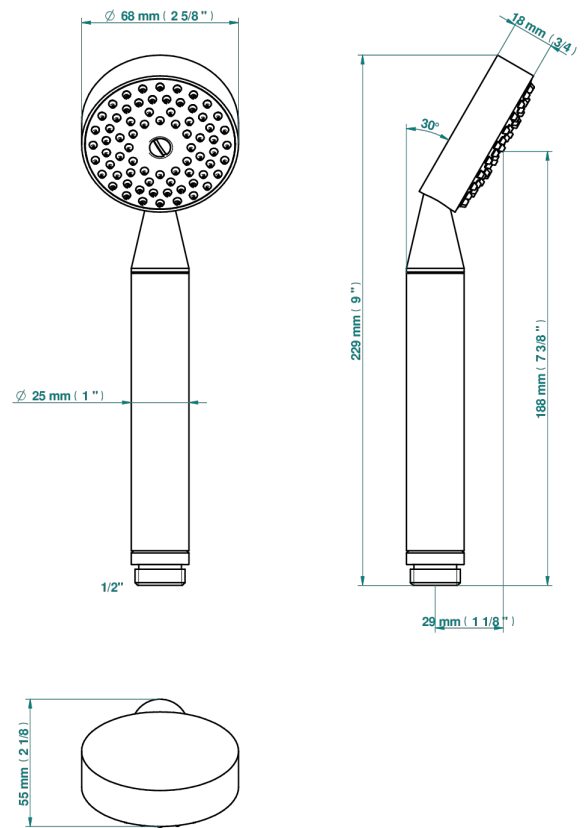

BAMBOU BLACK CRYSTAL

A33-66

Stylised handshower 1/2", straight

60705

18/02/2020

CHARACTERISTIC

- ACS : 20ACCLY557

STANDARDS