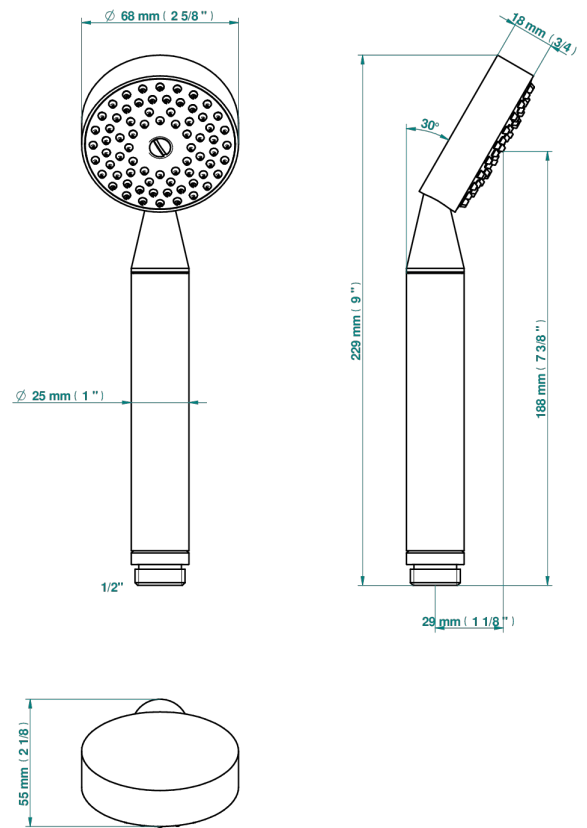

MOSSI CLEAR CRYSTAL

A2N-66

Stylised handshower 1/2", straight

60705

18/02/2020

CHARACTERISTIC

- ACS : 20ACCLY557

STANDARDS