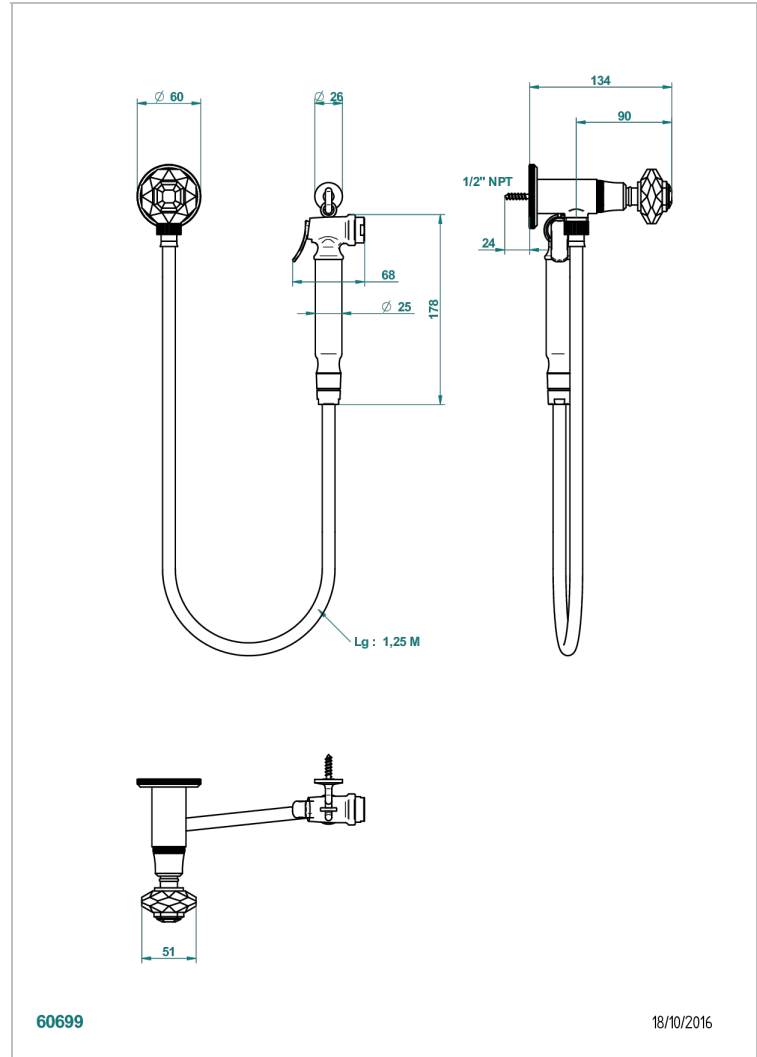

TRADITION CRYSTAL

A59-5840/8US

Handheld spray bidet with hose, elbow and hook

THG[®]
PARIS

CHARACTERISTIC

- Tradition Crystal
- Handheld spray bidet with hose, elbow and hook

AVAILABLE FINITIONS

- Chrome polished - A02
- Chrome polished / gold polished - G02
- Gold polished - F01
- Nickel polished - B01