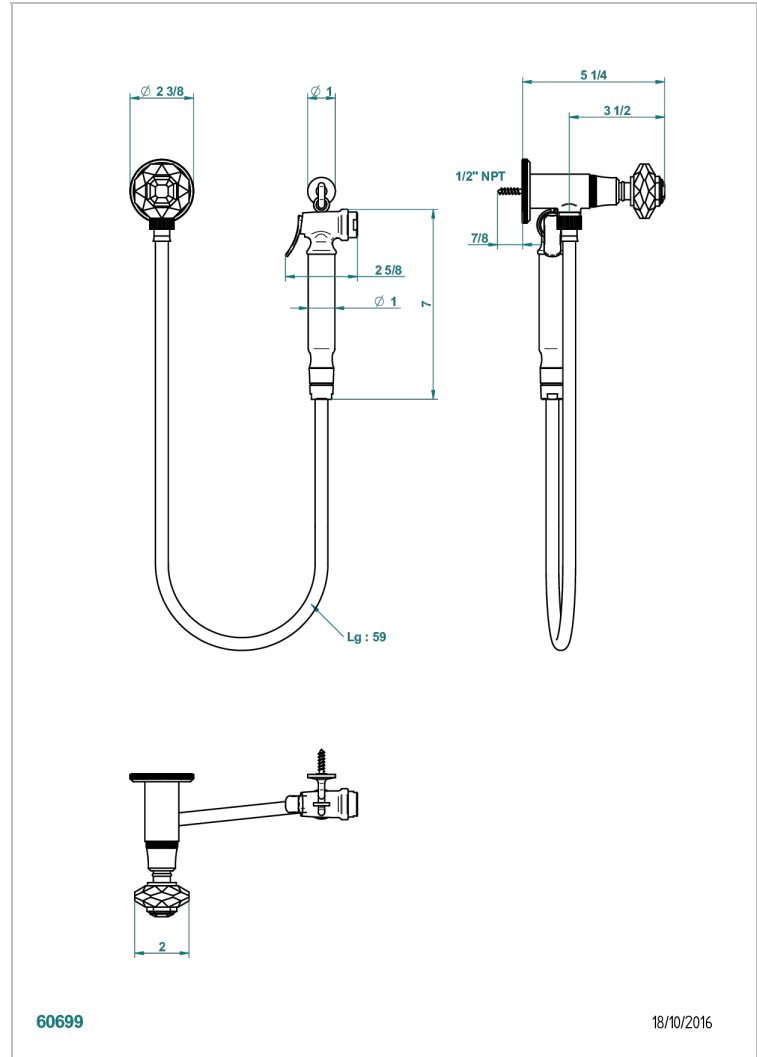

TRADITION CRYSTAL

A59-5840/8US

Handheld spray bidet with hose, elbow and hook

THG[®]
PARIS

CHARACTERISTIC

- Tradition Crystal
- Handheld spray bidet with hose, elbow and hook

AVAILABLE FINITIONS

- Chrome polished - A02
- Chrome polished / gold polished - G02
- Gold polished - F01
- Nickel polished - B01