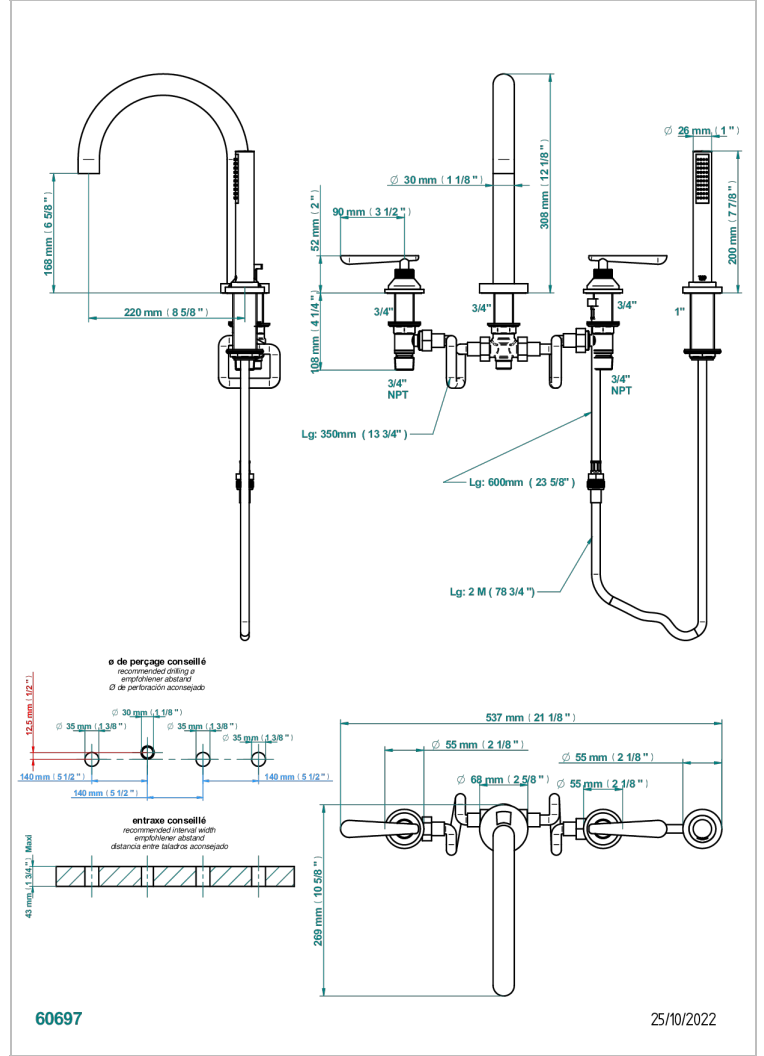

Rim mounted 4-hole bath/shower mixer, diverter to super goliath high spout

CHARACTERISTIC

- ACS : 18ACCLY473

TECHNICAL SPECS

- Recommandé : 3 bars (max. 5 bars) - Advised : 43,5 psi (max. 72 psi)
- Bec : 50 l/min à 3 bars - Douchette : 9,5 l/min à bars
- Spout : 13,2 gpm at 43.5 psi - Handshower : 2.5 gpm at 43.5 psi

STANDARDS

AVAILABLE FINITIONS

- Antique nickel - H28
- Black ceram - D30
- Blush PVD - H62
- Brass color PVD - H49
- Brown bronze color PVD - F33
- Gold color PVD - H52

- Graphite PVD - H64
- Lacquered light bronze - D01
- Matt Umber PVD - H67
- Matt blush PVD - H60
- Matt brass color PVD - H50
- Matt brown bronze color PVD - F34

- Matt chrome - C02
- Matt gold - F07
- Matt gold color PVD - H53
- Matt graphite PVD - H65
- Matt nickel (color finish) - C01
- Matt nickel color PVD - H56

- Natural smoked Brass - A13
- Nickel color PVD - H55
- Polished chrome (color finish) - A02
- Polished gold (color finish) - F01
- Polished nickel - B01
- Soft gold - F30

- Soft matt gold - F31
- Umber PVD - H66