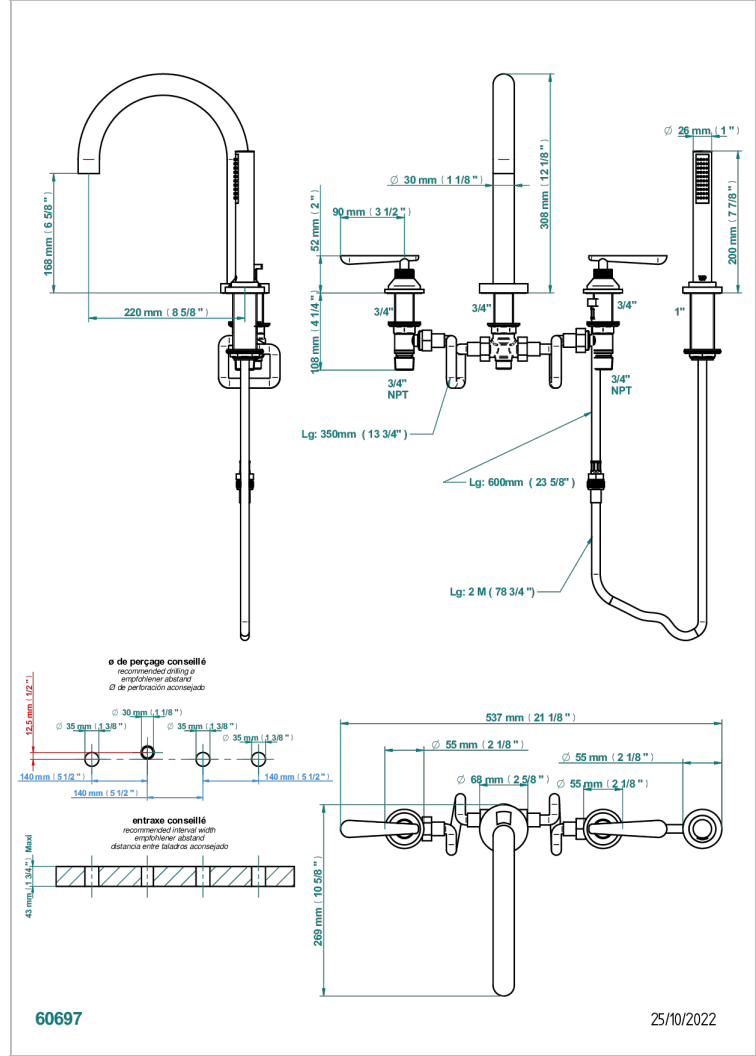

Rim mounted 4-hole bath/shower mixer, diverter to super goliath high spout

CHARACTERISTIC

- ACS : 18ACCLY473

TECHNICAL SPECS

- Recommandé : 3 bars (max. 5 bars) - Advised : 43,5 psi (max. 72 psi)
- Bec : 50 l/min à 3 bars - Douchette : 9,5 l/min à bars
- Spout : 13,2 gpm at 43.5 psi - Handshower : 2.5 gpm at 43.5 psi

STANDARDS

AVAILABLE FINITIONS

- Antique nickel - H28
- Black ceram - D30
- Blush PVD - H62
- Brass color PVD - H49
- Brown bronze color PVD - F33
- Gold color PVD - H52

- Graphite PVD - H64
- Lacquered light bronze - D01
- Matt Umber PVD - H67
- Matt blush PVD - H60
- Matt brass color PVD - H50
- Matt brown bronze color PVD - F34

- Matt chrome - C02
- Matt gold - F07
- Matt gold color PVD - H53
- Matt graphite PVD - H65
- Matt nickel (color finish) - C01
- Matt nickel color PVD - H56

- Natural smoked Brass - A13
- Nickel color PVD - H55
- Polished chrome (color finish) - A02
- Polished gold (color finish) - F01
- Polished nickel - B01
- Soft gold - F30