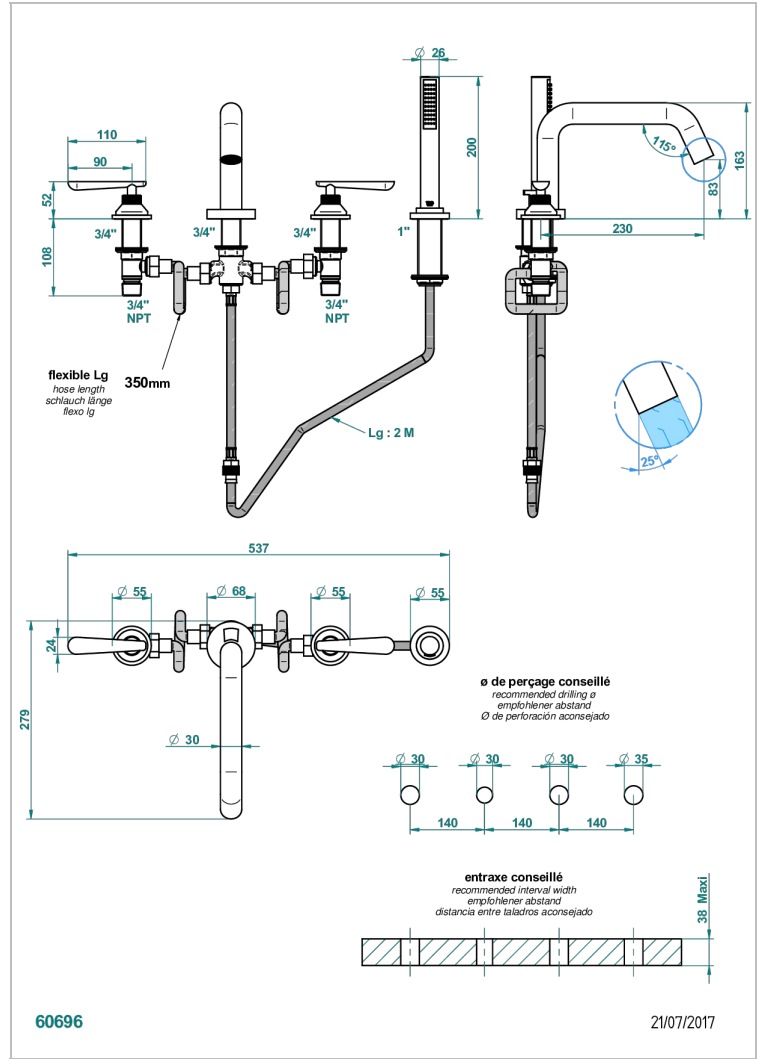

Rim mounted 4 hole bath/shower mixer, diverter to low super goliath spout

## CHARACTERISTIC

- ACS : 18ACCLY473

## TECHNICAL SPECS

- Recommandé : 3 bars (max. 5 bars) - Advised : 43,5 psi (max. 72 psi)
- Bec : 50 l/min à 3 bars - Douchette : 9,5 l/min à bars
- Spout : 13,2 gpm at 43.5 psi - Handshower : 2.5 gpm at 43.5 psi