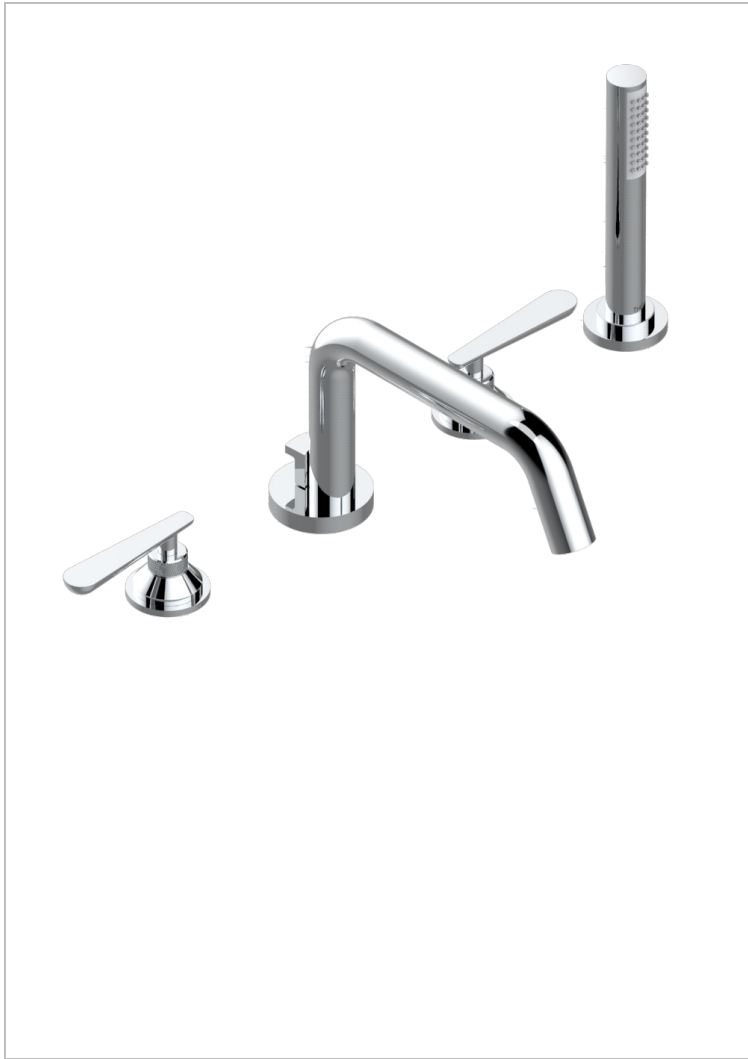

Rim mounted 4 hole bath/shower mixer, diverter to low super goliath spout

## CHARACTERISTIC

- ACS : 18ACCLY473

## TECHNICAL SPECS

- Recommandé : 3 bars (max. 5 bars) - Advised : 43,5 psi (max. 72 psi)
- Bec : 50 l/min à 3 bars - Douchette : 9,5 l/min à bars
- Spout : 13,2 gpm at 43.5 psi - Handshower : 2.5 gpm at 43.5 psi

## AVAILABLE FINITIONS

Antique nickel - H28  
Black ceram - D30  
Blush PVD - H62  
Brass color PVD - H49  
Brown bronze color PVD - F33  
Gold color PVD - H52

Graphite PVD - H64  
Lacquered light bronze - D01  
Matt Umber PVD - H67  
Matt blush PVD - H60  
Matt brass color PVD - H50  
Matt brown bronze color PVD - F34