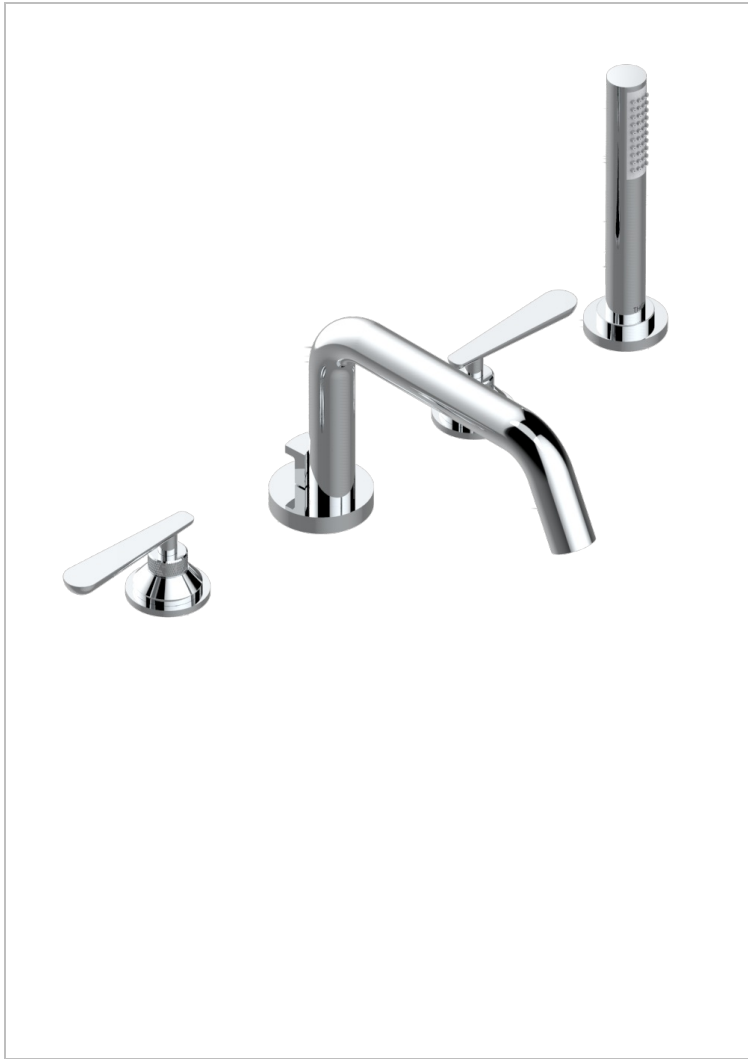

Rim mounted 4 hole bath/shower mixer, diverter to low super goliath spout

CHARACTERISTIC

- ACS : 18ACCLY473

TECHNICAL SPECS

- Recommandé : 3 bars (max. 5 bars) - Advised : 43,5 psi (max. 72 psi)
- Bec : 50 l/min à 3 bars - Douchette : 9,5 l/min à bars
- Spout : 13,2 gpm at 43.5 psi - Handshower : 2.5 gpm at 43.5 psi

STANDARDS

AVAILABLE FINITIONS

- Antique nickel - H28
- Black ceram - D30
- Blush PVD - H62
- Brass color PVD - H49
- Brown bronze color PVD - F33
- Gold color PVD - H52

- Graphite PVD - H64
- Lacquered light bronze - D01
- Matt Umber PVD - H67
- Matt blush PVD - H60
- Matt brass color PVD - H50
- Matt brown bronze color PVD - F34

- Matt chrome - C02
- Matt gold - F07
- Matt gold color PVD - H53
- Matt graphite PVD - H65
- Matt nickel (color finish) - C01
- Matt nickel color PVD - H56

- Natural smoked Brass - A13
- Nickel color PVD - H55
- Polished chrome (color finish) - A02
- Polished gold (color finish) - F01
- Polished nickel - B01
- Soft gold - F30

- Soft matt gold - F31
- Umber PVD - H66