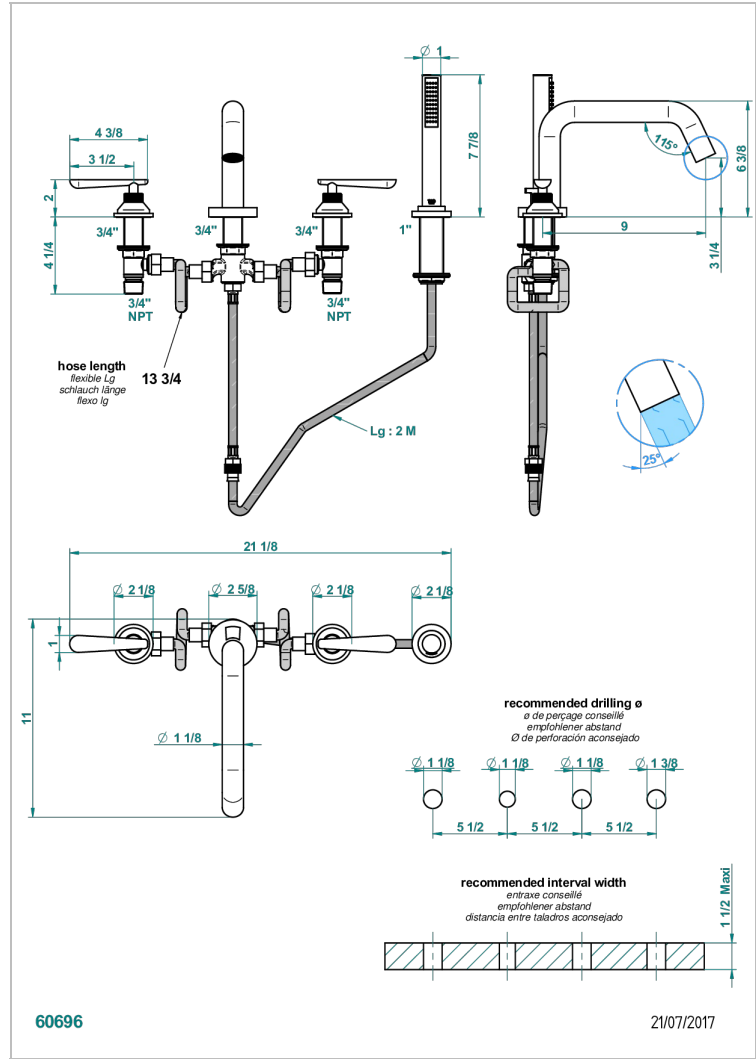

Rim mounted 4 hole bath/shower mixer, diverter to low super goliath spout

CHARACTERISTIC

- ACS : 18ACCLY473

TECHNICAL SPECS

- Recommandé : 3 bars (max. 5 bars) - Advised : 43,5 psi (max. 72 psi)
- Bec : 50 l/min à 3 bars - Douchette : 9,5 l/min à bars
- Spout : 13,2 gpm at 43.5 psi - Handshower : 2.5 gpm at 43.5 psi

STANDARDS

AVAILABLE FINITIONS

- Antique nickel - H28
- Black ceram - D30
- Blush PVD - H62
- Brass color PVD - H49
- Brown bronze color PVD - F33
- Gold color PVD - H52

- Graphite PVD - H64
- Lacquered light bronze - D01
- Matt Umber PVD - H67
- Matt blush PVD - H60
- Matt brass color PVD - H50
- Matt brown bronze color PVD - F34