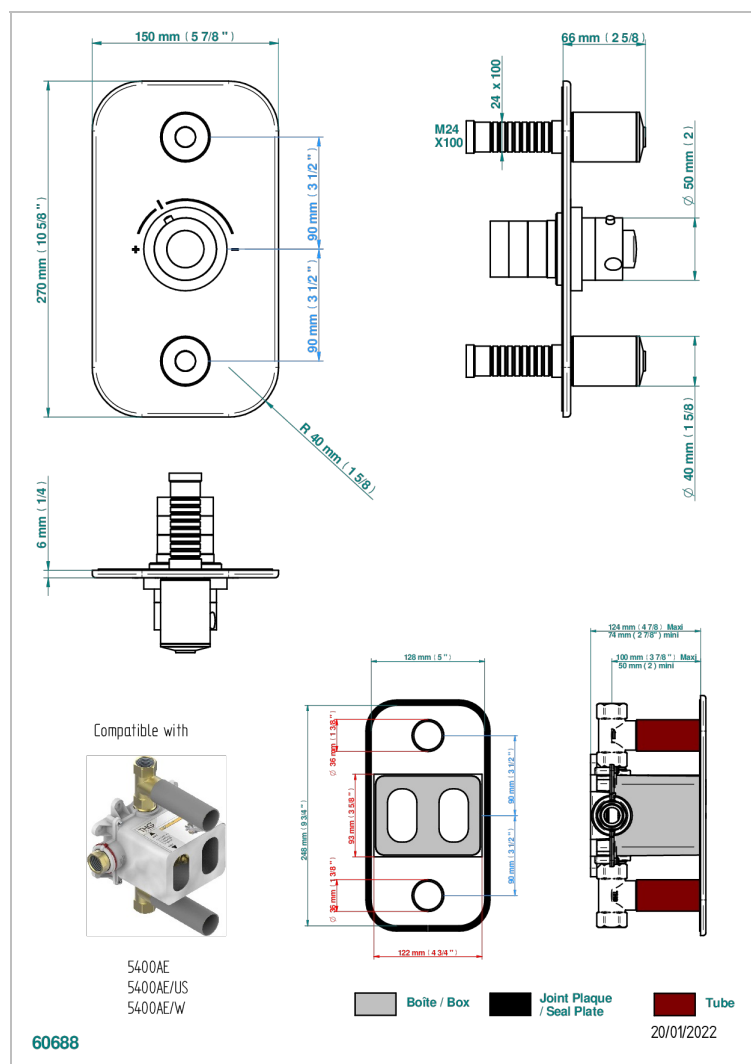

FAUBOURG BLACK PORCELAIN

G2L-5400BE

Trim for THG thermostat 2 volume controls, rough part supplied with fixing box ref. 5 400AE/US

THG
PARIS

CHARACTERISTIC

- Built-in thermostatic cover for 5400AE - 5400AE/W - 5400AE/US with 2 no. 3/4" outputs
- Requires concealed thermostat réf 5400AE - 5400AE/W - 5400AE/US
- For shower 2 simultaneous functions
- Temperature control knob with security stop at 38°C
- Solid brass plate and knob
- ASME : ASME A112.18.1-2011/CSA B125.1-11
- DVGW : DW-6512CQ0608

STANDARDS

RELATED SKU'S

- Ref. G00-5400AE/US 3/4" THG thermostat with wax cartridge, with two valves delivered with a built-in box, no trim
- Ref. G00-5100G Reinforced stop ring for THG thermostatic with fixing set