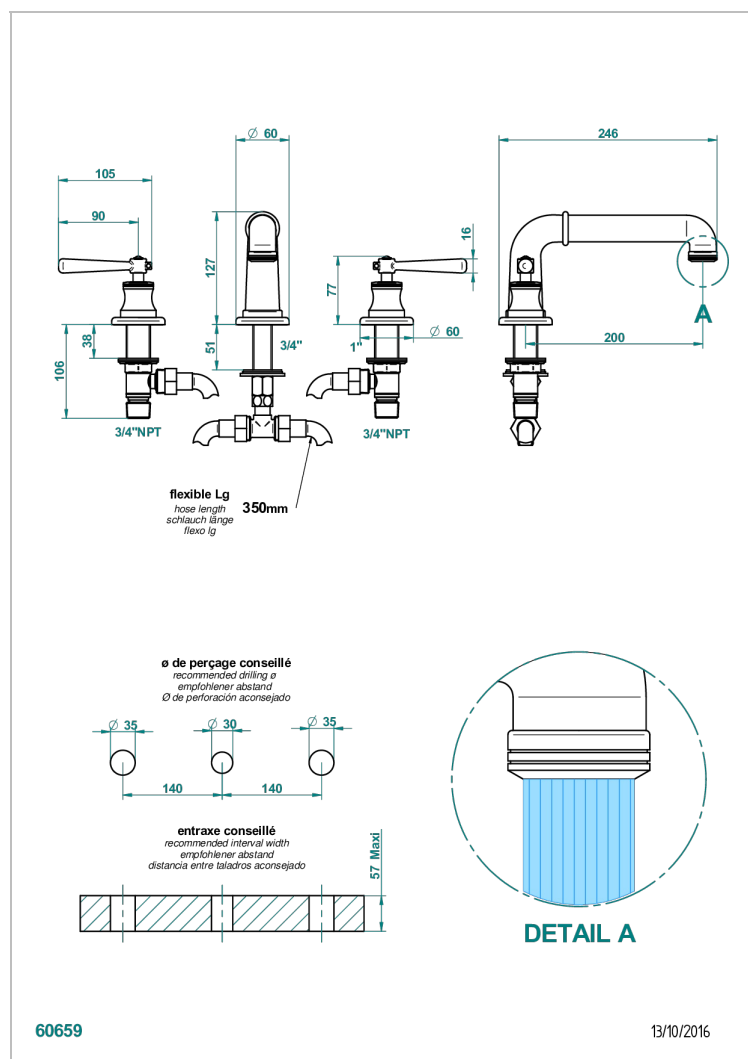

# BEAUBOURG WITH LEVER HANDLES

G7B-25SGUS

Roman tub set with 3/4" valves

## CHARACTERISTIC

- Beaubourg with lever handles
- Roman tub set with 3/4" valves