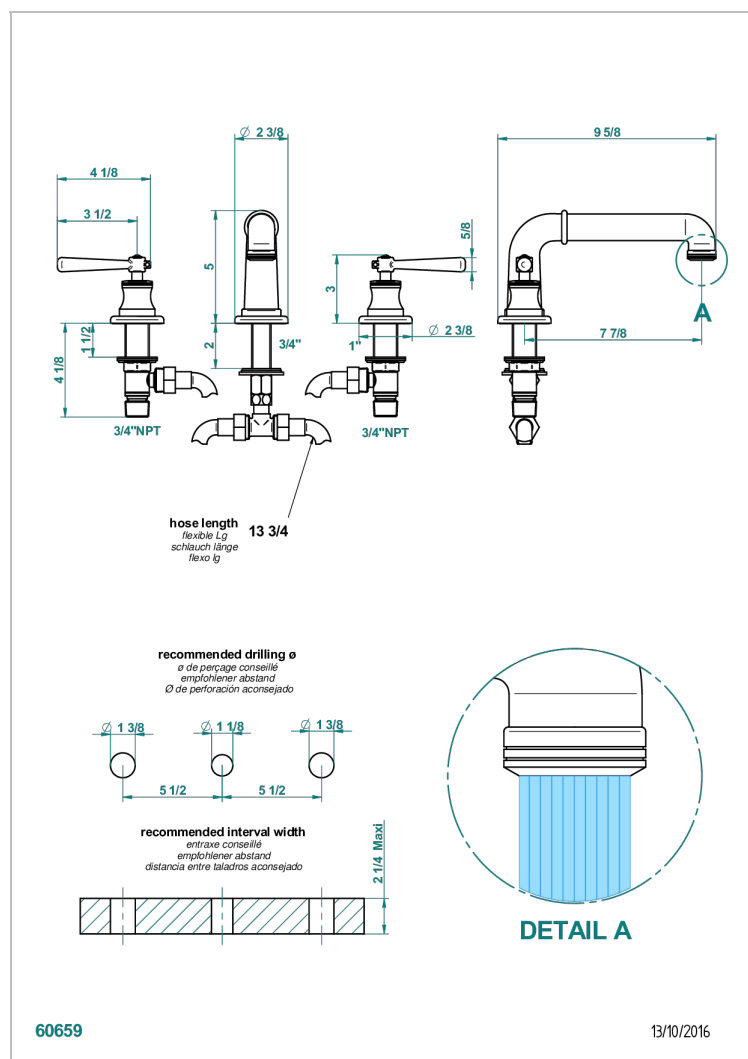

BEAUBOURG WITH LEVER HANDLES

G7B-25SGUS

Roman tub set with 3/4" valves

CHARACTERISTIC

- Beaubourg with lever handles
- Roman tub set with 3/4" valves

AVAILABLE FINITIONS

Black ceram - D30
Blush PVD - H62
Brass color PVD - H49
Brown bronze color PVD - F33
Chrome polished - A02
Chrome polished / gold polished - G02