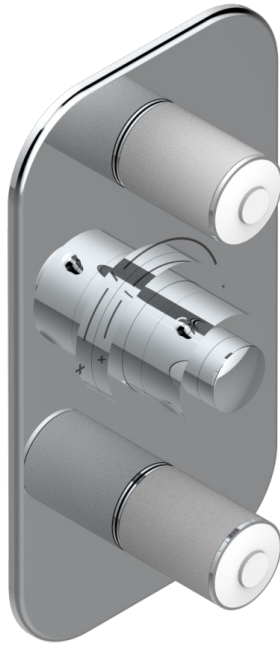

FAUBOURG WHITE PORCELAIN

G2K-5400BE

Trim for THG thermostat 2 volume controls, rough part supplied with fixing box ref. 5 400AE/US

THG
PARIS

CHARACTERISTIC

- Built-in thermostatic cover for 5400AE - 5400AE/W - 5400AE/US with 2 no. 3/4" outputs
- Requires concealed thermostat réf 5400AE - 5400AE/W - 5400AE/US
- For shower 2 simultaneous functions
- Temperature control knob with security stop at 38°C
- Solid brass plate and knob
- ASME : ASME A112.18.1-2011/CSA B125.1-11
- DVGW : DW-6512CQ0608

STANDARDS

RELATED SKU'S

- Ref. G00-5400AE/US 3/4" THG thermostat with wax cartridge, with two valves delivered with a built-in box, no trim
- Ref. G00-5100G Reinforced stop ring for THG thermostatic with fixing set

AVAILABLE FINITIONS

Black ceram - D30
Blush PVD - H62
Brass color PVD - H49
Brown bronze color PVD - F33
Chrome polished - AO2
Chrome polished / gold polished - G02

Gold color PVD - H52
Gold mat - F07
Gold polished - F01
Graphite PVD - H64
Matt Umber PVD - H67
Matt blush PVD - H60