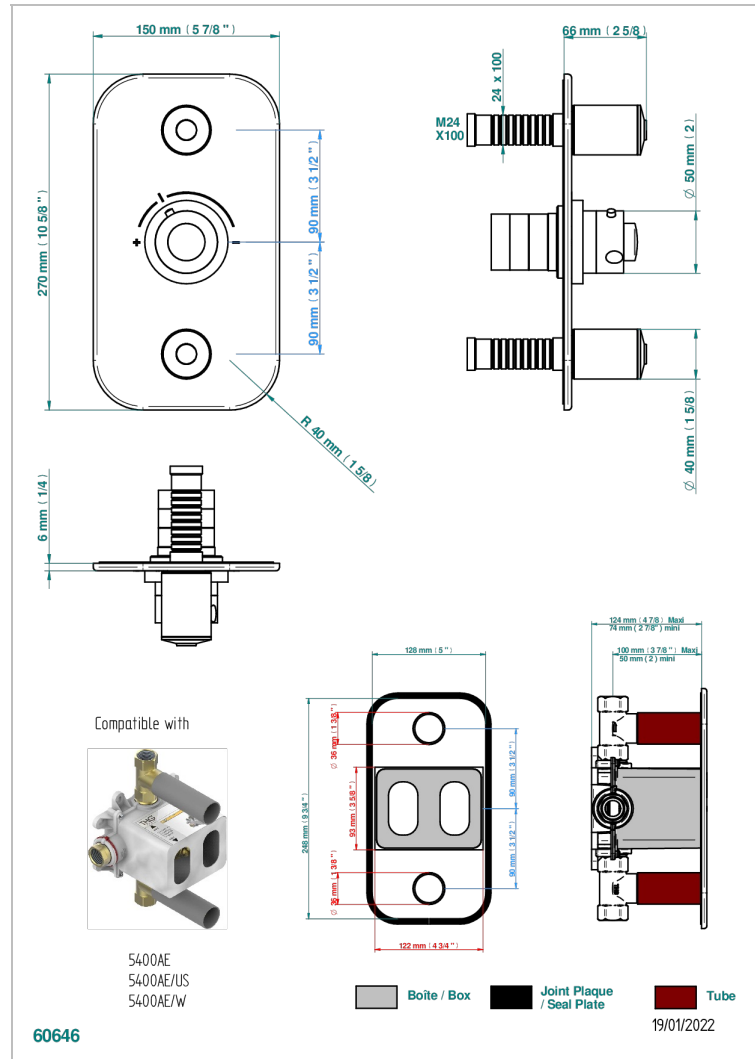

FAUBOURG WHITE PORCELAIN

G2K-5400BE

Trim for THG thermostat 2 volume controls, rough part supplied with fixing box ref. 5 400AE/US

THG
PARIS

CHARACTERISTIC

- Built-in thermostatic cover for 5400AE - 5400AE/W - 5400AE/US with 2 no. 3/4" outputs
- Requires concealed thermostat réf 5400AE - 5400AE/W - 5400AE/US
- For shower 2 simultaneous functions
- Temperature control knob with security stop at 38°C
- Solid brass plate and knob
- ASME : ASME A112.18.1-2011/CSA B125.1-11
- DVGW : DW-6512CQ0608

STANDARDS

RELATED SKU'S

- Ref. G00-5400AE/US 3/4" THG thermostat with wax cartridge, with two valves delivered with a built-in box, no trim
- Ref. G00-5100G Reinforced stop ring for THG thermostatic with fixing set