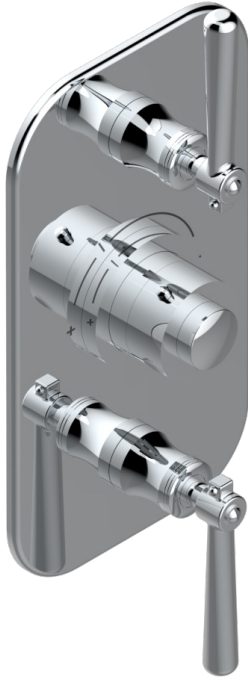

BEAUBOURG WITH LEVER HANDLES

G7B-5400BE

Trim for THG thermostat 2 volume controls, rough part supplied with fixing box ref. 5 400AE/US

CHARACTERISTIC

- Built-in thermostatic cover for 5400AE - 5400AE/W - 5400AE/US with 2 no. 3/4" outputs
- Requires concealed thermostat réf 5400AE - 5400AE/W - 5400AE/US
- For shower 2 simultaneous functions
- Temperature control knob with security stop at 38°C
- Solid brass plate and knob
- ASME : ASME A112.18.1-2011/CSA B125.1-11
- DVGW : DW-6512CQ0608

STANDARDS

RELATED SKU'S

- Ref. G00-5400AE/US 3/4" THG thermostat with wax cartridge, with two valves delivered with a built-in box, no trim
- Ref. G00-5100G Reinforced stop ring for THG thermostatic with fixing set

AVAILABLE FINITIONS

Black ceram - D30
Blush PVD - H62
Brass color PVD - H49
Brown bronze color PVD - F33
Chrome polished - AO2
Chrome polished / gold polished - G02

Gold color PVD - H52
Gold mat - F07
Gold polished - F01
Graphite PVD - H64
Light coated bronze - D01
Matt Umber PVD - H67

Matt blush PVD - H60
Matt brass color PVD - H50
Matt brown bronze color PVD - F34
Matt chrome (American satin) - C02
Matt gold color PVD - H53
Matt graphite PVD - H65

Matt nickel (American satin) - C01
Matt nickel color PVD - H56
Natural smoked Brass - A13
Nickel antique / Sovereign - H28
Nickel color PVD - H55
Nickel polished - B01