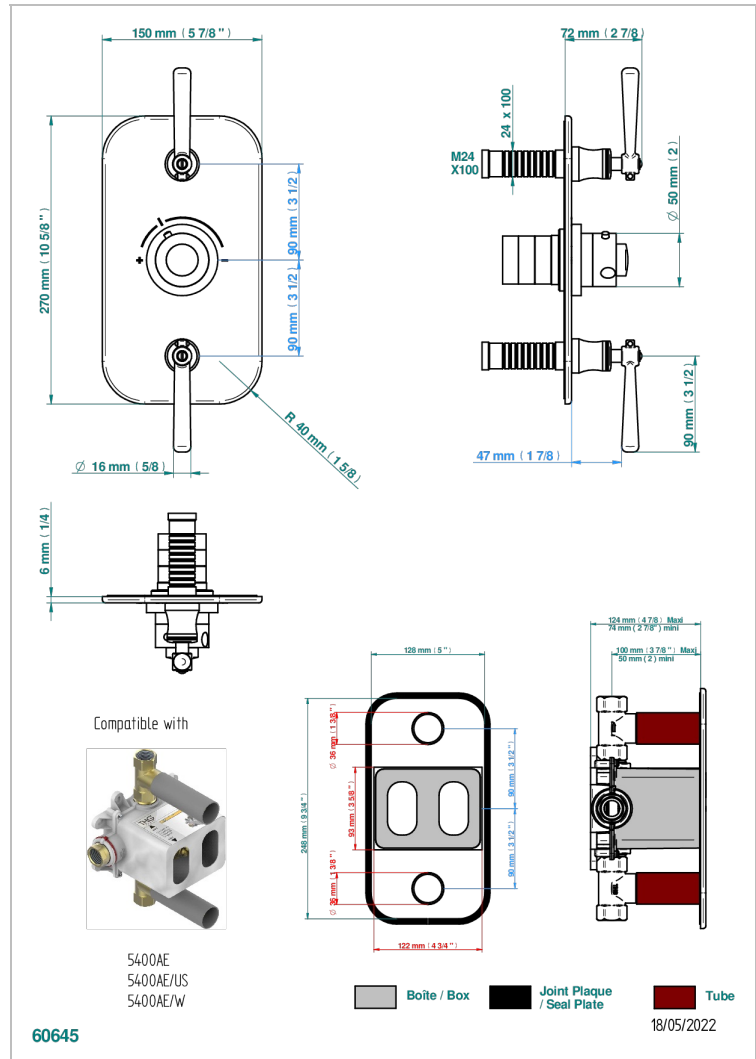

BEAUBOURG WITH LEVER HANDLES

G7B-5400BE

Trim for THG thermostat 2 volume controls, rough part supplied with fixing box ref. 5 400AE/US

CHARACTERISTIC

- Built-in thermostatic cover for 5400AE - 5400AE/W - 5400AE/US with 2 no. 3/4" outputs
- Requires concealed thermostat réf 5400AE - 5400AE/W - 5400AE/US
- For shower 2 simultaneous functions
- Temperature control knob with security stop at 38°C
- Solid brass plate and knob
- ASME : ASME A112.18.1-2011/CSA B125.1-11
- DVGW : DW-6512CQ0608

STANDARDS

RELATED SKU'S

- Ref. G00-5400AE/US 3/4" THG thermostat with wax cartridge, with two valves delivered with a built-in box, no trim
- Ref. G00-5100G Reinforced stop ring for THG thermostatic with fixing set