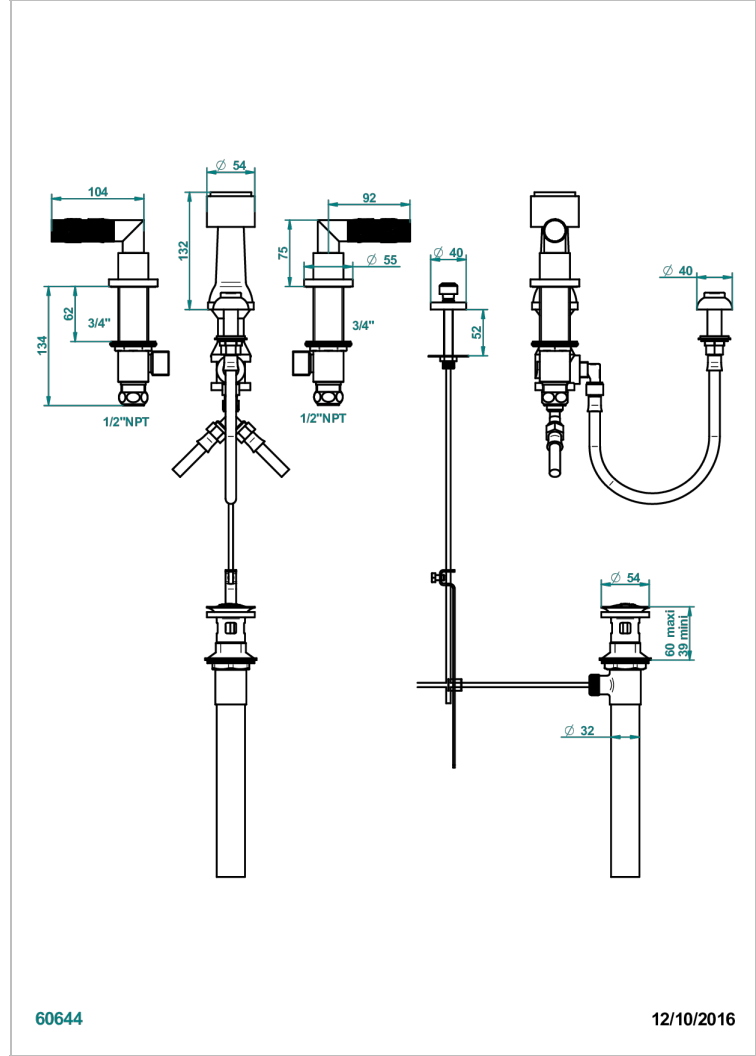

BAMBOU AMBER CRYSTAL

A34-207KA

Deck mounted 3-hole bidet with vertical spray, vacuum breaker and drain

60644

12/10/2016

CHARACTERISTIC

- ASME : ASME A112.18.1-2011/CSA B125.1-11

STANDARDS

Nickel color PVD - H55

Nickel polished - B01

Soft gold - F30

Soft matt gold - F31

Umber PVD - H66