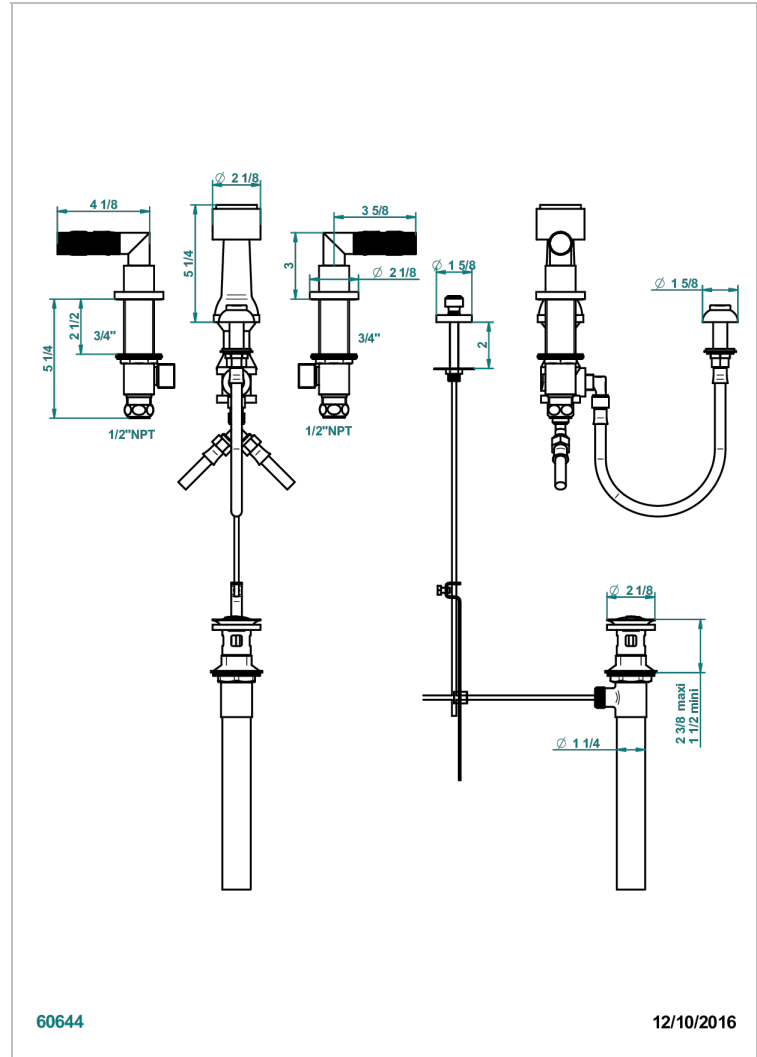

# BAMBOU AMBER CRYSTAL

A34-207KA

Deck mounted 3-hole bidet with vertical spray, vacuum breaker and drain

60644

12/10/2016