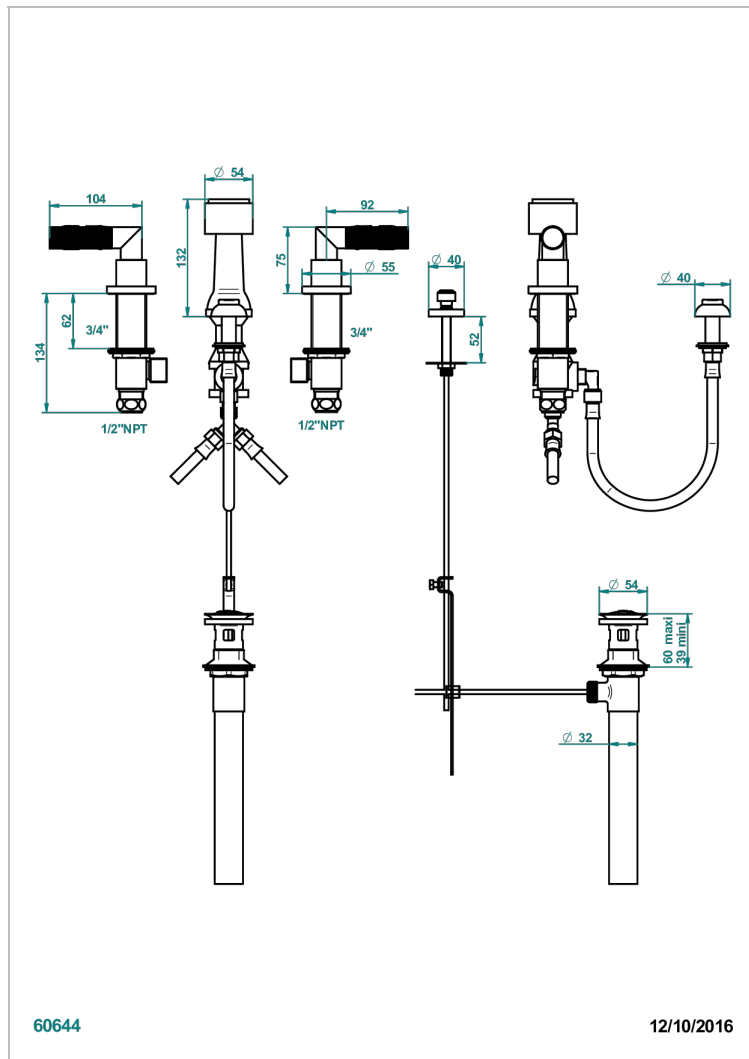

BAMBOU AMBER CRYSTAL

A34-207KA

Bidet Faucet with vertical spray, drain and vacuum breaker, for bidet Kohler

60644

12/10/2016

CHARACTERISTIC

- ASME : ASME A112.18.1-2011/CSA B125.1-11

STANDARDS

AVAILABLE FINITIONS

Antique nickel - H28
Black ceram - D30
Blush PVD - H62
Brass color PVD - H49
Brown bronze color PVD - F33
Gold color PVD - H52

Graphite PVD - H64
Lacquered light bronze - D01
Matt Umber PVD - H67
Matt blush PVD - H60
Matt brass color PVD - H50
Matt brown bronze color PVD - F34