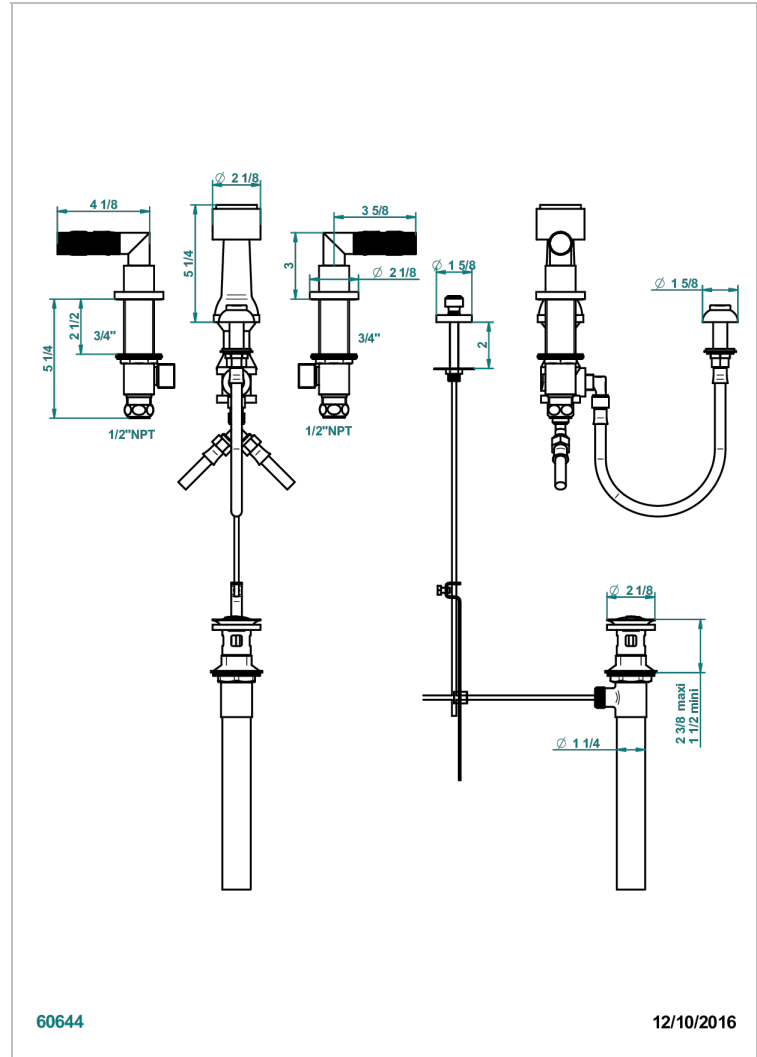

BAMBOU AMBER CRYSTAL

A34-207KA

Bidet Faucet with vertical spray, drain and vacuum breaker, for bidet Kohler

60644

12/10/2016

CHARACTERISTIC

- ASME : ASME A112.18.1-2011/CSA B125.1-11

STANDARDS

AVAILABLE FINITIONS

Antique nickel - H28
Black ceram - D30
Blush PVD - H62
Brass color PVD - H49
Brown bronze color PVD - F33
Gold color PVD - H52

Graphite PVD - H64
Lacquered light bronze - D01
Matt Umber PVD - H67
Matt blush PVD - H60
Matt brass color PVD - H50
Matt brown bronze color PVD - F34